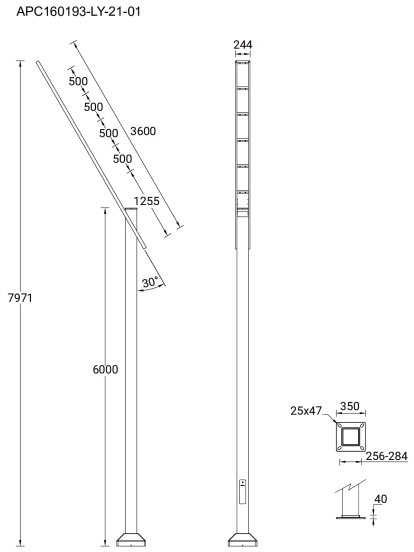

**6 m - Square, straight aluminium pole for LYCKSELE (APC160193-LY-21-01)**

**Technical information**

<b>Height (mm)</b>	6000
<b>Diameter / dimension (mm)</b>	193x193
<b>Weight (kg)</b>	25.3
<b>Material</b>	Aluminium
<b>Product colours</b>	Black, Dark Grey, White, Matt Silver, Bronze, Concrete - Urban, Softscape - Urban, Stone - Urban, Corten - Urban, Oak - Woodland, Walnut - Woodland, Pine - Woodland

**6 m - Square, straight aluminium pole for LYCKSELE (APC160193-LY-21-01)****Accessories**

---

---

Circuit breaker box IP44

**A21291**

---