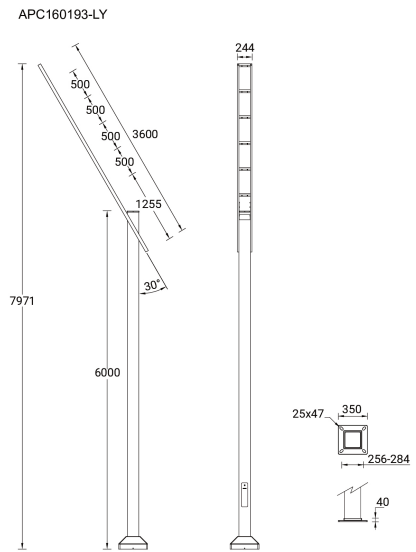

6 m - Square, straight aluminium pole for LYCKSELE (APC160193-LY)

Technical information

Height (mm)	6000
Diameter / dimension (mm)	193x193
Weight (kg)	25.3
Material	Aluminium
Product colours	Black, Dark Grey, White, Matt Silver, Bronze, Concrete - Urban, Softscape - Urban, Stone - Urban, Corten - Urban, Oak - Woodland, Walnut - Woodland, Pine - Woodland

6 m - Square, straight aluminium pole for LYCKSELE (APC160193-LY)**Accessories**

Root mount kit
A21091

Circuit breaker box IP44
A21291
