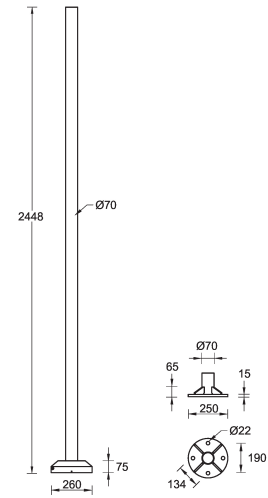

2.5 m - Cylindrical, straight aluminium pole for MARVEL (APD125070-MARVEL)

APD125070-MARVEL

Technical information

Height (mm)	2500
Diameter / dimension (mm)	70
Thickness (mm)	3.5
Weight (kg)	5.1
Horizontal loads resistance (V ref,0 - m/s)	28
Luminaire weight (max - kg)	5
Luminaire wind catching area (max - m2)	0.03
EPA (m2)	0.030
Material	Aluminium
Product colours	Black, Dark Grey, White, Matt Silver, Bronze, Concrete - Urban, Softscape - Urban, Stone - Urban, Corten - Urban, Oak - Woodland, Walnut - Woodland, Pine - Woodland

2.5 m - Cylindrical, straight aluminium pole for MARVEL (APD125070-MARVEL)**Accessory**

Root mount kit
A24391
