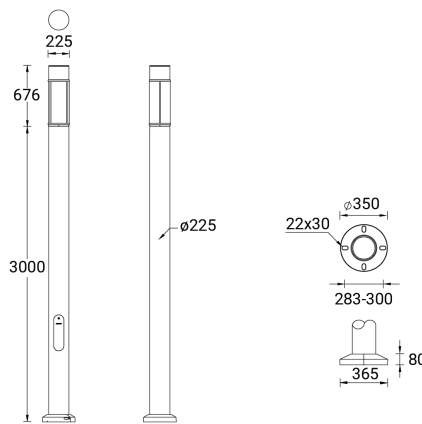

ARIZONA 2 (AR-20973-LC)

Product description

Ø225 mm - Supplied with specific 3 m cylindrical, straight aluminium pole: APD130225-AR-20973 - LIGHTCONNECT™

**LIGHT
CONNECT™**

microVOS™
TECHNOLOGY

Luminaire Structure

- Stainless steel fasteners in grade 304 with zinc flake coating (ZFC)
- Durable silicone rubber gasket
- High-efficiency optical reflector
- Clear acrylic PMMA diffuser
- Integral control gear

- Maximum wind load resistance is 140 km/h
- Surge protection 10kV
- For ARIZONA 8, the luminaire and the lighting pole with illuminated decorative graphic are controlled separately. Upon request, they can be controlled together by the same protocol, either DMX or DALI.

Optic

VW

Product colour

Special finishes upon request

ARIZONA 2 (AR-20973-LC)

Technical information

Material	Aluminium	Optic value	70°	Operating temperature	-20 °C to 40 °C
Light source	1 COB	CCT / CRI	3000K CRI80, 4000K CRI80	Cable	One IP68 connector supplied with 0.2 m of 3x1.0 sqmm outdoor cable
Power	39 W	Bug	B2-U3-G0	Through wiring	Single cable entry
Lumen	3419 - 3657 lm	ULR	7%	Lens / Reflector / Optic	High-efficiency optical reflector, Clear acrylic PMMA diffuser
Efficacy	88 - 94 lm/W	ULOR	7%	MacAdam Ellipse	3 SDCM
Driver option	Integral control gear	CIE flux code n°3	99	Lifetime L90B10 (hours)	> 50,700
Driver	Constant current (CC)	Dimming type	DALI	Lifetime L80B10 (hours)	> 63,500
Input voltage	220-240 V 50/60 Hz	Product colours	Black, Dark Grey, White, Matt Silver, Bronze, Concrete - Urban, Softscape - Urban, Stone - Urban, Corten - Urban, Oak - Woodland, Walnut - Woodland, Pine - Woodland	Lifetime L80B50 (hours)	> 63,500
Optic	VW	Weight	34.8 kg	Variants (DALI)	Compatible with EN/ IEC 60598-2-22: Suitable for emergency installations as central supply, non-maintained (Z0)

AR-20973

Accessories

ARIZONA 2 (AR-20973-LC)

3 m - Cylindrical, straight aluminium pole for ARIZONA
APD130225-AR-20973

DALI Control System
Control-DALI

Smart Pole Accessories
Accs-Smart-Pole