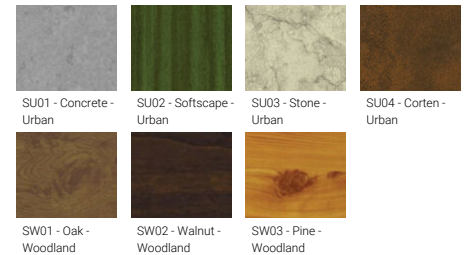

Optic

VW

Product colour

Special finishes upon request

ARIZONA 2 (AR-20973-LC)

Technical information

Material	Aluminium	Optic value	70°	Operating temperature	-20 °C to 40 °C
Light source	1 COB	CCT / CRI	3000K CRI80, 4000K CRI80	Cable	One IP68 connector supplied with 0.2 m of 3x1.0 sqmm outdoor cable
Power	39 W	Bug	B2-U3-G0	Through wiring	Single cable entry
Lumen	3419 - 3657 lm	ULR	7%	Lens / Reflector / Optic	High-efficiency optical reflector, Clear acrylic PMMA diffuser
Efficacy	88 - 94 lm/W	ULOR	7%	MacAdam Ellipse	3 SDCM
Driver option	Integral control gear	CIE flux code n°3	99	Lifetime L90B10 (hours)	> 50,700
Driver	Constant current (CC)	Dimming type	DALI	Lifetime L80B10 (hours)	> 63,500
Input voltage	220-240 V 50/60 Hz	Product colours	Black, Dark Grey, White, Matt Silver, Bronze, Concrete - Urban, Softscape - Urban, Stone - Urban, Corten - Urban, Oak - Woodland, Walnut - Woodland, Pine - Woodland	Lifetime L80B50 (hours)	> 63,500
Optic	VW	Weight	34.8 kg	Variants (DALI)	Compatible with EN/ IEC 60598-2-22: Suitable for emergency installations as central supply, non-maintained (Z0)