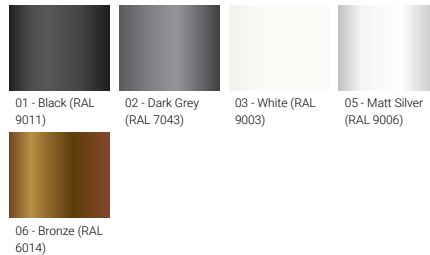

Optic

VW

Product colour

Special finishes upon request

ARIZONA 2 (AR-20973-LC)

Technical information

Material	Aluminium	Optic value	70°	Operating temperature	-20 °C to 40 °C
Light source	1 COB	CCT / CRI	3000K CRI80, 4000K CRI80	Cable	One IP68 connector supplied with 0.2 m of 3x1.0 sqmm outdoor cable
Power	39 W	Bug	B2-U3-G0	Through wiring	Single cable entry
Lumen	3419 - 3657 lm	ULR	7%	Lens / Reflector / Optic	High-efficiency optical reflector, Clear acrylic PMMA diffuser
Efficacy	88 - 94 lm/W	ULOR	7%	MacAdam Ellipse	3 SDCM
Driver option	Integral control gear	CIE flux code n°3	99	Lifetime L90B10 (hours)	> 50,700
Driver	Constant current (CC)	Dimming type	DALI	Lifetime L80B10 (hours)	> 63,500
Input voltage	220-240 V 50/60 Hz	Product colours	Black, Dark Grey, White, Matt Silver, Bronze, Concrete - Urban, Softscape - Urban, Stone - Urban, Corten - Urban, Oak - Woodland, Walnut - Woodland, Pine - Woodland	Lifetime L80B50 (hours)	> 63,500
Optic	VW	Weight	34.8 kg	Variants (DALI)	Compatible with EN/ IEC 60598-2-22: Suitable for emergency installations as central supply, non-maintained (Z0)