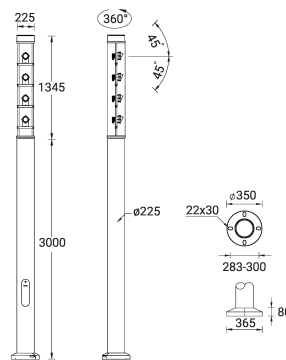

ARIZONA 3 (AR-20991-LC)

Technical information

Material	Aluminium
Light source	4 x 7 LED
Power	50 W
Lumen	3752 - 4396 lm
Efficacy	75 - 88 lm/W
Driver option	Integral control gear
Driver	Constant current (CC)
Input voltage	220-240 V 50/60 Hz

Optic	N, M, W
Optic value	16°, 26°, 46°
CCT / CRI	3000K CRI80, 4000K CRI80
Bug	B1-U1-G0
ULR	0%, <1%
ULOR	0%, <1%
CIE flux code n°3	100, 99
Dimming type	DALI

Product colours	Black, Dark Grey, White, Matt Silver, Bronze, Concrete - Urban, Softscape - Urban, Stone - Urban, Corten - Urban, Oak - Woodland, Walnut - Woodland, Pine - Woodland
Weight	39.5 kg
Operating temperature	-20 °C to 40 °C
Cable	One IP68 connector supplied with 0.2 m of 3x1.0 sqmm outdoor cable
Through wiring	Single cable entry
Lens / Reflector / Optic	High-efficiency PMMA lens, Clear acrylic PMMA diffuser
Variants (DALI)	Compatible with EN/ IEC 60598-2-22: Suitable for emergency installations as central supply, non-maintained (Z0)

AR-20991