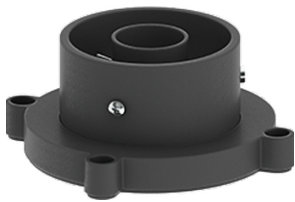

Anti-glare visor
A20161

Please contact the factory for technical details if you wish to use Anti-glare accessories, Colour filters, Lenses and slip glasses in combination.

Pole (required)