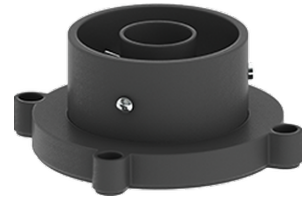

Anti-glare visor
A20261