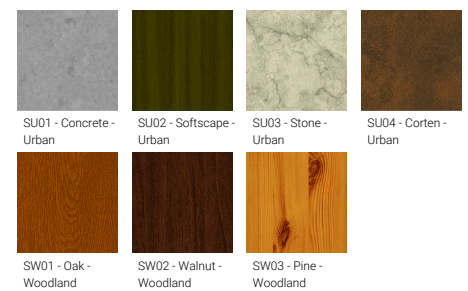

ARIZONA 3 (AR-20991-LC)

Product description

Ø225 mm - Supplied with specific 3 m cylindrical, straight aluminium pole: APD130225-AR-20991 - 4 projectors - LIGHTCONNECT™

Luminaire Structure

- Die-cast aluminium housing
- Extruded aluminium column
- Pre-treated before powder coating ensuring high corrosion resistance
- Single cable entry
- One IP68 connector supplied with 0.2 m of 3x1.0 sqmm outdoor cable
- Stainless steel fasteners in grade 304 with zinc flake coating (ZFC)
- Durable silicone rubber gasket
- High-efficiency PMMA lens
- Clear acrylic PMMA diffuser
- Integral control gear
- Maximum wind load resistance is 140 km/h
- Surge protection 10kV
- For ARIZONA 8, the luminaire and the lighting pole with illuminated decorative graphic are controlled separately. Upon request, they can be controlled together by the same protocol, either DMX or DALI.

Optic

Product colour

Special finishes upon request

ARIZONA 3 (AR-20991-LC)

Technical information

Material	Aluminium
Light source	4 x 7 LED
Power	50 W
Lumen	3752 - 4396 lm
Efficacy	75 - 88 lm/W
Driver option	Integral control gear
Driver	Constant current (CC)
Input voltage	220-240 V 50/60 Hz

Optic	N, M, W
Optic value	16°, 26°, 46°
CCT / CRI	3000K CRI80, 4000K CRI80
Bug	B1-U1-G0
ULR	0%, <1%
ULOR	0%, <1%
CIE flux code n°3	100, 99
Dimming type	DALI

Product colours	Black, Dark Grey, White, Matt Silver, Bronze, Concrete - Urban, Softscape - Urban, Stone - Urban, Corten - Urban, Oak - Woodland, Walnut - Woodland, Pine - Woodland
Weight	39.5 kg
Operating temperature	-20 °C to 40 °C
Cable	One IP68 connector supplied with 0.2 m of 3x1.0 sqmm outdoor cable
Through wiring	Single cable entry
Lens / Reflector / Optic	High-efficiency PMMA lens, Clear acrylic PMMA diffuser
Variants (DALI)	Compatible with EN/ IEC 60598-2-22: Suitable for emergency installations as central supply, non-maintained (Z0)