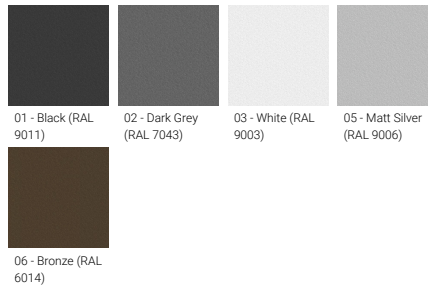

**ARIZONA 1 (AR-21012)**

**Product description**

Ø160 mm - Supplied with specific 2.5 m cylindrical, straight aluminium pole: APD125160-AR-21012- IP55 - IK07

microPrim™

**Luminaire Structure**

- Die-cast aluminium housing
- Extruded aluminium column
- Pre-treated before powder coating ensuring high corrosion resistance
- Single cable entry
- One IP68 connector supplied with 0.2 m of 3x1.0 sqmm outdoor cable
- Stainless steel fasteners in grade 304 with zinc flake coating (ZFC)
- Durable silicone rubber gasket
- High-efficiency optical reflector
- Clear acrylic PMMA diffuser
- Integral control gear
- Maximum wind load resistance is 140 km/h
- Surge protection 10kV
- For ARIZONA 8, the luminaire and the lighting pole with illuminated decorative graphic are controlled separately. Upon request, they can be controlled together by the same protocol, either DMX or DALI.

**Optic**

G

**Product colour**

**Special finishes upon request**

**ARIZONA 1 (AR-21012)**

**Technical information**

<b>Material</b>	Aluminium
<b>Light source</b>	1 COB
<b>Power</b>	28 W
<b>Lumen</b>	1639 - 1826 lm
<b>Efficacy</b>	59 - 65 lm/W
<b>Driver option</b>	Integral control gear
<b>Driver</b>	Constant current (CC)
<b>Input voltage</b>	220-240 V 50/60 Hz
<b>Optic</b>	G

<b>Optic value</b>	52°x 73°
<b>CCT / CRI</b>	2700K CRI80, 3000K CRI80, 4000K CRI80
<b>Bug</b>	B1-U3-G0
<b>ULR</b>	4%
<b>ULOR</b>	4%
<b>CIE flux code n°3</b>	99
<b>Dimming type</b>	On/Off, 1-10V, DALI
<b>Product colours</b>	Black, Dark Grey, White, Matt Silver, Bronze, Concrete - Urban, Softscape - Urban, Stone - Urban, Corten - Urban, Oak - Woodland, Walnut - Woodland, Pine - Woodland
<b>Weight</b>	23.3 kg