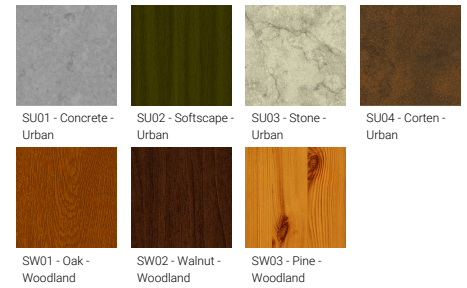

**Optic**

G

**Product colour**

**Special finishes upon request**

**ARIZONA 1 (AR-21012)**

**Technical information**

<b>Material</b>	Aluminium
<b>Light source</b>	1 COB
<b>Power</b>	28 W
<b>Lumen</b>	1639 - 1826 lm
<b>Efficacy</b>	59 - 65 lm/W
<b>Driver option</b>	Integral control gear
<b>Driver</b>	Constant current (CC)
<b>Input voltage</b>	220-240 V 50/60 Hz
<b>Optic</b>	G

<b>Optic value</b>	52°x 73°
<b>CCT / CRI</b>	2700K CRI80, 3000K CRI80, 4000K CRI80
<b>Bug</b>	B1-U3-G0
<b>ULR</b>	4%
<b>ULOR</b>	4%
<b>CIE flux code n°3</b>	99
<b>Dimming type</b>	On/Off, 1-10V, DALI
<b>Product colours</b>	Black, Dark Grey, White, Matt Silver, Bronze, Concrete - Urban, Softscape - Urban, Stone - Urban, Corten - Urban, Oak - Woodland, Walnut - Woodland, Pine - Woodland
<b>Weight</b>	23.3 kg