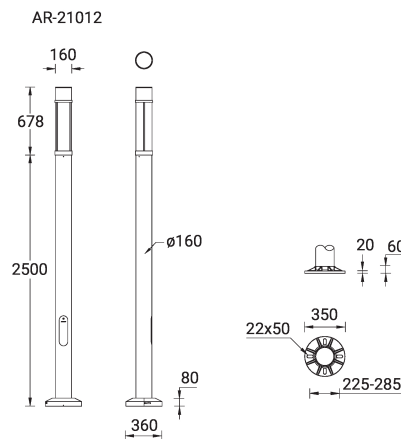

**ARIZONA 1 (AR-21012)**

**Product description**

Ø160 mm - Supplied with specific 2.5 m cylindrical, straight aluminium pole: APD125160-AR-21012- IP55 - IK07

microPrim™

**Luminaire Structure**

- Die-cast aluminium housing
- Extruded aluminium column
- Pre-treated before powder coating ensuring high corrosion resistance
- Single cable entry
- One IP68 connector supplied with 0.2 m of 3x1.0 sqmm outdoor cable
- Stainless steel fasteners in grade 304 with zinc flake coating (ZFC)
- Durable silicone rubber gasket
- High-efficiency optical reflector
- Clear acrylic PMMA diffuser
- Integral control gear
- Maximum wind load resistance is 140 km/h
- Surge protection 10kV
- For ARIZONA 8, the luminaire and the lighting pole with illuminated decorative graphic are controlled separately. Upon request, they can be controlled together by the same protocol, either DMX or DALI.

**Optic**

G

**Product colour**

**Special finishes upon request**

**ARIZONA 1 (AR-21012)**

**Technical information**

<b>Material</b>	Aluminium
<b>Light source</b>	1 COB
<b>Power</b>	28 W
<b>Lumen</b>	1639 - 1826 lm
<b>Efficacy</b>	59 - 65 lm/W
<b>Driver option</b>	Integral control gear
<b>Driver</b>	Constant current (CC)
<b>Input voltage</b>	220-240 V 50/60 Hz
<b>Optic</b>	G

<b>Operating temperature</b>	-20 °C to 40 °C
<b>EPA (m2)</b>	0.508
<b>Cable</b>	One IP68 connector supplied with 0.2 m of 3x1.0 sqmm outdoor cable
<b>Through wiring</b>	Single cable entry
<b>Lens / Reflector / Optic</b>	High-efficiency optical reflector, Clear acrylic PMMA diffuser
<b>MacAdam Ellipse</b>	3 SDCM
<b>Lifetime L90B10 (hours)</b>	> 61,000
<b>Variants (On/Off, 1-10V)</b>	Compatible with EN/ IEC 60598-2-22: Suitable for emergency installations as central supply, non-maintained (Z0)