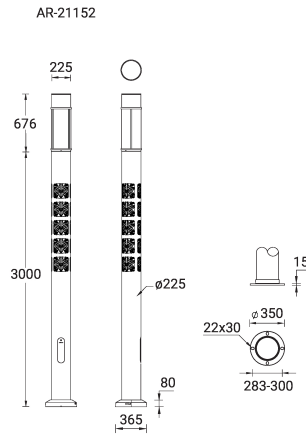

ARIZONA 8 (AR-21152)

Product description

Ø225 mm - Supplied with specific 3.675 m cylindrical, straight aluminium lighting poles with illuminated decorative graphic: APG130225-001-8030, APG130225-001-8040 (45W - On/Off) - IP65 - IK07

microPrim™

Luminaire Structure

- Die-cast aluminium housing
- Extruded aluminium column
- Pre-treated before powder coating ensuring high corrosion resistance
- Single cable entry
- One IP68 connector supplied with 0.2 m of 3x1.0 sqmm outdoor cable
- Stainless steel fasteners in grade 304 with zinc flake coating (ZFC)
- Durable silicone rubber gasket
- High-efficiency optical reflector
- High-efficiency PMMA lens
- Integral control gear
- Maximum wind load resistance is 140 km/h
- Surge protection 10kV
- For ARIZONA 8, the luminaire and the lighting pole with illuminated decorative graphic are controlled separately. Upon request, they can be controlled together by the same protocol, either DMX or DALI.

Optic

Product colour

Special finishes upon request

ARIZONA 8 (AR-21152)

Technical information

Material	Aluminium
Light source	16 LED, 3 x 15 LED
Power	82 W
Lumen	2756 - 3519 lm
Efficacy	34 - 43 lm/W
Driver option	Integral control gear
Driver	Constant current (CC)
Input voltage	220-240 V 50/60 Hz
Optic	T2, T3, T4
Optic value	142°x 52°, 137°x 65°, 93°x 64°

Cable	One IP68 connector supplied with 0.2 m of 3x1.0 sqmm outdoor cable
Through wiring	Single cable entry
Lens / Reflector / Optic	High-efficiency optical reflector, High-efficiency PMMA lens
MacAdam Ellipse	3 SDCM
Lifetime L90B10 (hours)	> 90,000
Lifetime L80B10 (hours)	> 90,000
Lifetime L80B50 (hours)	> 90,000
Variants (1-10V)	Compatible with EN/ IEC 60598-2-22: Suitable for emergency installations as central supply, non-maintained (Z0)