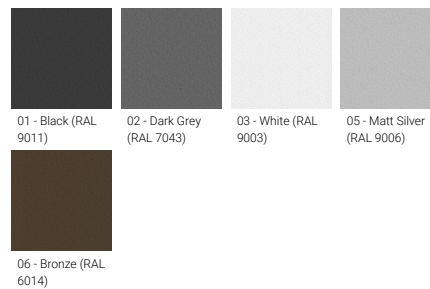

Optic

Product colour

Special finishes upon request

ARIZONA 8 (AR-21152)

Technical information

Material	Aluminium
Light source	16 LED, 3 x 15 LED
Power	82 W
Lumen	2756 - 3519 lm
Efficacy	34 - 43 lm/W
Driver option	Integral control gear
Driver	Constant current (CC)
Input voltage	220-240 V 50/60 Hz
Optic	T2, T3, T4
Optic value	142°x 52°, 137°x 65°, 93°x 64°

CCT / CRI	2700K CRI80, 3000K CRI80, 4000K CRI80
Bug	B1-U2-G1
ULR	1%
ULOR	1%
CIE flux code n°3	97, 98
Dimming type	On/Off, 1-10V, DALI
Product colours	Black, Dark Grey, White, Matt Silver, Bronze, Concrete - Urban, Softscape - Urban, Stone - Urban, Corten - Urban, Oak - Woodland, Walnut - Woodland, Pine - Woodland
Weight	85.3 kg
Operating temperature	-20 °C to 40 °C
EPA (m2)	0.827