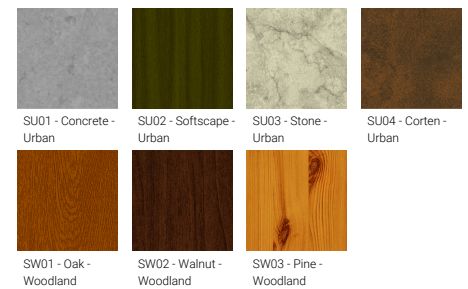

ARIZONA 8 (AR-21152)

Product description

Ø225 mm - Supplied with specific 3.675 m cylindrical, straight aluminium lighting poles with illuminated decorative graphic: APG130225-001-8030, APG130225-001-8040 (45W - On/Off) - IP65 - IK07

Optic

Product colour

Special finishes upon request

ARIZONA 8 (AR-21152)

Technical information

Material	Aluminium
Light source	16 LED, 3 x 15 LED
Power	82 W
Lumen	2756 - 3519 lm
Efficacy	34 - 43 lm/W
Driver option	Integral control gear
Driver	Constant current (CC)
Input voltage	220-240 V 50/60 Hz
Optic	T2, T3, T4
Optic value	142°x 52°, 137°x 65°, 93°x 64°

CCT / CRI	2700K CRI80, 3000K CRI80, 4000K CRI80
Bug	B1-U2-G1
ULR	1%
ULOR	1%
CIE flux code n°3	97, 98
Dimming type	On/Off, 1-10V, DALI
Product colours	Black, Dark Grey, White, Matt Silver, Bronze, Concrete - Urban, Softscape - Urban, Stone - Urban, Corten - Urban, Oak - Woodland, Walnut - Woodland, Pine - Woodland
Weight	85.3 kg
Operating temperature	-20 °C to 40 °C
EPA (m2)	0.827