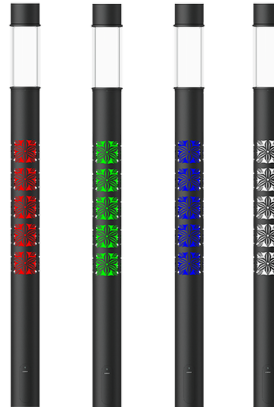

ARIZONA 8 (AR-21161)

Product description

Ø225 mm - Supplied with specific 3.675 m cylindrical, straight aluminium lighting poles with illuminated decorative graphic: APG130225-001-RGBW (45W - DMX/DMXRDM) - IP65 - IK07

Luminaire Structure

- Die-cast aluminium housing
- Extruded aluminium column
- Pre-treated before powder coating ensuring high corrosion resistance
- Single cable entry
- One IP68 connector supplied with 0.2 m of 3x1.0 sqmm outdoor cable

- Stainless steel fasteners in grade 304 with zinc flake coating (ZFC)
- Durable silicone rubber gasket
- High-efficiency optical reflector
- High-efficiency PMMA lens
- Integral control gear

- Maximum wind load resistance is 140 km/h
- Surge protection 10kV
- For ARIZONA 8, the luminaire and the lighting pole with illuminated decorative graphic are controlled separately. Upon request, they can be controlled together by the same protocol, either DMX or DALI.

Optic

G

Product colour

ARIZONA 8 (AR-21161)

Technical information

Material	Aluminium
Light source	1 COB, 3 x 16 LED
Power	87 W
Lumen	3419 - 3657 lm
Efficacy	88 - 94 lm/W
Driver option	Integral control gear
Driver	Constant current (CC)
Input voltage	220-240 V 50/60 Hz
Optic	G