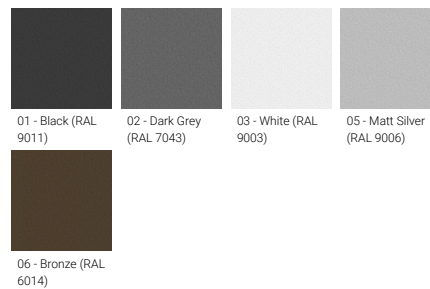

ARIZONA 8 (AR-21161)

Product description

Ø225 mm - Supplied with specific 3.675 m cylindrical, straight aluminium lighting poles with illuminated decorative graphic: APG130225-001-RGBW (45W - DMX/DMXRDM) - IP65 - IK07

Optic

G

Product colour

Special finishes upon request

ARIZONA 8 (AR-21161)

Technical information

Material	Aluminium
Light source	1 COB, 3 x 16 LED
Power	87 W
Lumen	3419 - 3657 lm
Efficacy	39 - 42 lm/W
Driver option	Integral control gear
Driver	Constant current (CC)
Input voltage	220-240 V 50/60 Hz

Optic	G
Optic value	360°
CCT / CRI	RGBW30, RGBW40
Bug	B2-U3-G0
ULR	7%
ULOR	7%
CIE flux code n°3	99
Dimming type	DMX, DMX/RDM

Product colours	Black, Dark Grey, White, Matt Silver, Bronze, Concrete - Urban, Softscape - Urban, Stone - Urban, Corten - Urban, Oak - Woodland, Walnut - Woodland, Pine - Woodland
Weight	84.8 kg
Operating temperature	-20 °C to 40 °C
EPA (m2)	0.827
Cable	One IP68 connector supplied with 0.2 m of 3x1.0 sqmm outdoor cable
Through wiring	Single cable entry
Lens / Reflector / Optic	High-efficiency optical reflector, High-efficiency PMMA lens