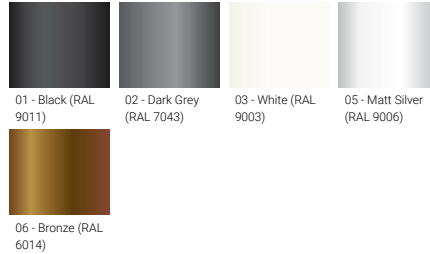

Optic

G

Product colour

ARIZONA 8 (AR-21161)

Technical information

Material	Aluminium
Light source	1 COB, 3 x 16 LED
Power	87 W
Lumen	3419 - 3657 lm
Efficacy	88 - 94 lm/W
Driver option	Integral control gear
Driver	Constant current (CC)
Input voltage	220-240 V 50/60 Hz
Optic	G