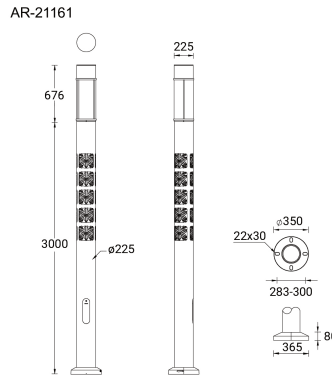

ARIZONA 8 (AR-21161)

Product description

Ø225 mm - Supplied with specific 3.675 m cylindrical, straight aluminium lighting poles with illuminated decorative graphic: APG130225-001-RGBW (45W - DMX/DMXRDM) - IP65 - IK07

Luminaire Structure

- Die-cast aluminium housing
- Extruded aluminium column
- Pre-treated before powder coating ensuring high corrosion resistance
- Single cable entry
- One IP68 connector supplied with 0.2 m of 3x1.0 sqmm outdoor cable

Optic

G

Product colour

ARIZONA 8 (AR-21161)

Technical information

Material	Aluminium
Light source	1 COB, 3 x 16 LED
Power	87 W
Lumen	3419 - 3657 lm
Efficacy	88 - 94 lm/W
Driver option	Integral control gear
Driver	Constant current (CC)
Input voltage	220-240 V 50/60 Hz
Optic	G

Optic value	360°
CCT / CRI	RGBW30, RGBW40
Bug	B2-U3-G0
ULR	7%
ULOR	7%
CIE flux code n°3	99
Dimming type	DMX, DMX/RDM
Product colours	Black, Dark Grey, White, Matt Silver, Bronze
Weight	84.78 kg

Operating temperature	-20 °C to 40 °C
Cable	One IP68 connector supplied with 0.2 m of 3x1.0 sqmm outdoor cable
Through wiring	Single cable entry
Lens / Reflector / Optic	High-efficiency optical reflector, High-efficiency PMMA lens
MacAdam Ellipse	3 SDCM
Lifetime L90B10 (hours)	> 50,700
Lifetime L80B10 (hours)	> 63,500
Lifetime L80B50 (hours)	> 63,500