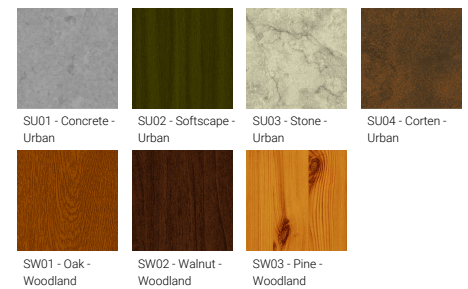

Optic

G

Product colour

Special finishes upon request

ARIZONA 8 (AR-21161)

Technical information

Material	Aluminium
Light source	1 COB, 3 x 16 LED
Power	87 W
Lumen	3419 - 3657 lm
Efficacy	39 - 42 lm/W
Driver option	Integral control gear
Driver	Constant current (CC)
Input voltage	220-240 V 50/60 Hz

Optic	G
Optic value	360°
CCT / CRI	RGBW30, RGBW40
Bug	B2-U3-G0
ULR	7%
ULOR	7%
CIE flux code n°3	99
Dimming type	DMX, DMX/RDM

Product colours	Black, Dark Grey, White, Matt Silver, Bronze, Concrete - Urban, Softscape - Urban, Stone - Urban, Corten - Urban, Oak - Woodland, Walnut - Woodland, Pine - Woodland
Weight	84.8 kg
Operating temperature	-20 °C to 40 °C
EPA (m2)	0.827
Cable	One IP68 connector supplied with 0.2 m of 3x1.0 sqmm outdoor cable
Through wiring	Single cable entry
Lens / Reflector / Optic	High-efficiency optical reflector, High-efficiency PMMA lens