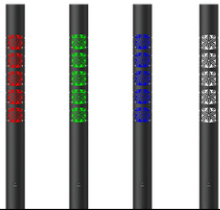

Pole (required)

Graphic 1 - RGBW - 45W - 3.675
m - Cylindrical, straight
aluminium lighting poles with
illuminated decorative graphic
for ARIZONA - DMX/DMXRDM
APG130225-001-RGBW