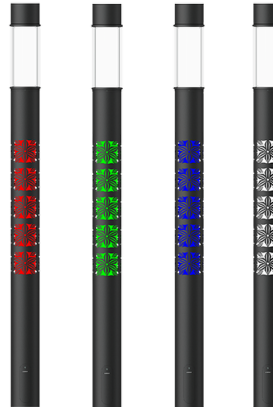

ARIZONA 8 (AR-21161)

Product description

Ø225 mm - Supplied with specific 3.675 m cylindrical, straight aluminium lighting poles with illuminated decorative graphic: APG130225-001-RGBW (45W - DMX/DMXRDM) - IP65 - IK07

microPrim™

Luminaire Structure

- Die-cast aluminium housing
- Extruded aluminium column
- Pre-treated before powder coating ensuring high corrosion resistance
- Single cable entry
- One IP68 connector supplied with 0.2 m of 3x1.0 sqmm outdoor cable
- Stainless steel fasteners in grade 304 with zinc flake coating (ZFC)
- Durable silicone rubber gasket
- High-efficiency optical reflector
- High-efficiency PMMA lens
- Integral control gear
- Maximum wind load resistance is 140 km/h
- Surge protection 10kV
- For ARIZONA 8, the luminaire and the lighting pole with illuminated decorative graphic are controlled separately. Upon request, they can be controlled together by the same protocol, either DMX or DALI.

Optic

G

Product colour

Special finishes upon request

ARIZONA 8 (AR-21161)

Technical information

Material	Aluminium
Light source	1 COB, 3 x 16 LED
Power	87 W
Lumen	3419 - 3657 lm
Efficacy	39 - 42 lm/W
Driver option	Integral control gear
Driver	Constant current (CC)
Input voltage	220-240 V 50/60 Hz

Optic	G
Optic value	360°
CCT / CRI	RGBW30, RGBW40
Bug	B2-U3-G0
ULR	7%
ULOR	7%
CIE flux code n°3	99
Dimming type	DMX, DMX/RDM

Product colours	Black, Dark Grey, White, Matt Silver, Bronze, Concrete - Urban, Softscape - Urban, Stone - Urban, Corten - Urban, Oak - Woodland, Walnut - Woodland, Pine - Woodland
Weight	84.8 kg
Operating temperature	-20 °C to 40 °C
EPA (m2)	0.827
Cable	One IP68 connector supplied with 0.2 m of 3x1.0 sqmm outdoor cable
Through wiring	Single cable entry
Lens / Reflector / Optic	High-efficiency optical reflector, High-efficiency PMMA lens