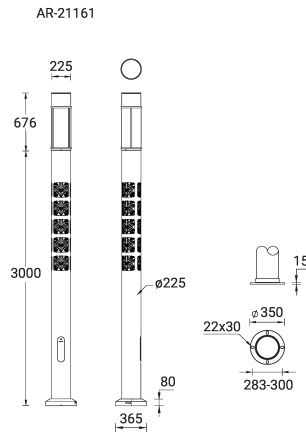

ARIZONA 8 (AR-21161)

Product description

Ø225 mm - Supplied with specific 3.675 m cylindrical, straight aluminium lighting poles with illuminated decorative graphic: APG130225-001-RGBW (45W - DMX/DMXRDM) - IP65 - IK07

microPrim™

Luminaire Structure

- Die-cast aluminium housing
- Extruded aluminium column
- Pre-treated before powder coating ensuring high corrosion resistance
- Single cable entry
- One IP68 connector supplied with 0.2 m of 3x1.0 sqmm outdoor cable
- Stainless steel fasteners in grade 304 with zinc flake coating (ZFC)
- Durable silicone rubber gasket
- High-efficiency optical reflector
- High-efficiency PMMA lens
- Integral control gear
- Maximum wind load resistance is 140 km/h
- Surge protection 10kV
- For ARIZONA 8, the luminaire and the lighting pole with illuminated decorative graphic are controlled separately. Upon request, they can be controlled together by the same protocol, either DMX or DALI.

Optic

G

Product colour

Special finishes upon request

ARIZONA 8 (AR-21161)

Technical information

Material	Aluminium
Light source	1 COB, 3 x 16 LED
Power	87 W
Lumen	3419 - 3657 lm
Efficacy	39 - 42 lm/W
Driver option	Integral control gear
Driver	Constant current (CC)
Input voltage	220-240 V 50/60 Hz

Optic	G
Optic value	360°
CCT / CRI	RGBW30, RGBW40
Bug	B2-U3-G0
ULR	7%
ULOR	7%
CIE flux code n°3	99
Dimming type	DMX, DMX/RDM

Product colours	Black, Dark Grey, White, Matt Silver, Bronze, Concrete - Urban, Softscape - Urban, Stone - Urban, Corten - Urban, Oak - Woodland, Walnut - Woodland, Pine - Woodland
Weight	84.8 kg
Operating temperature	-20 °C to 40 °C
EPA (m2)	0.827
Cable	One IP68 connector supplied with 0.2 m of 3x1.0 sqmm outdoor cable
Through wiring	Single cable entry
Lens / Reflector / Optic	High-efficiency optical reflector, High-efficiency PMMA lens