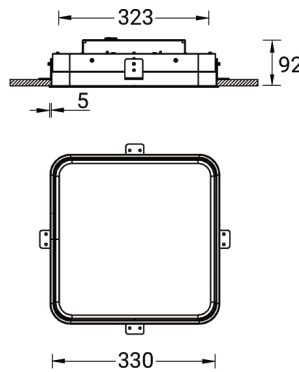

ARDEN 1 (ARD-80001)

Technical information

Material	Aluminium	Optic value	108°, 93°	Operating temperature	-20 °C to 40 °C
Light source	168 LED	CCT / CRI	3000K CRI80, 4000K CRI80	Lens / Reflector / Optic	PMMA diffuser with Opal (UGR <19) and micro prismatic (UGR <13) options for better glare control
Power	15 W	Bug	B1-U0-G1	MacAdam Ellipse	3 SDCM
Lumen	1505 - 1723 lm	ULR	0%	Lifetime L90B10 (hours)	> 23,000
Efficacy	100 - 115 lm/W	ULOR	0%	Lifetime L80B10 (hours)	> 45,000
Driver option	Integral control gear	CIE flux code n°3	96, 97	Lifetime L80B50 (hours)	> 50,000
Driver	Constant current (CC)	Dimming type	On/Off, 1-10V, DALI	Variants (On/Off, 1-10V, DALI)	Compatible with EN/ IEC 60598-2-22: Suitable for emergency installations as central supply, non-maintained (Z0)
Input voltage	220-240 V 50/60 Hz	Product colours	Black, White, Matt Silver, Concrete - Urban, Softscape - Urban, Stone - Urban, Corten - Urban, Oak - Woodland, Walnut - Woodland, Pine - Woodland		
Optic	O, P	Weight	2.4 kg		

ARD-80001