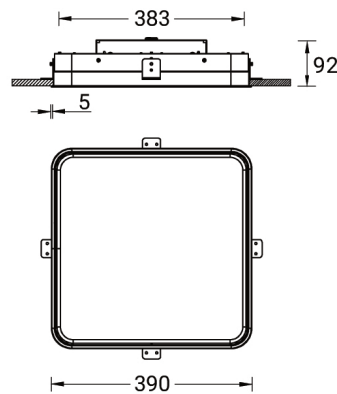

ARDEN 1 (ARD-80012)

Technical information

Material	Aluminium	Optic value	108°, 93°	Operating temperature	-20 °C to 40 °C
Light source	288 LED	CCT / CRI	3000K CRI80, 4000K CRI80	Lens / Reflector / Optic	PMMA diffuser with Opal (UGR <19) and micro prismatic (UGR <13) options for better glare control
Power	38 W	Bug	B2-U0-G1	MacAdam Ellipse	3 SDCM
Lumen	4036 - 4500 lm	ULR	0%	Lifetime L90B10 (hours)	> 23,000
Efficacy	106 - 118 lm/W	ULOR	0%	Lifetime L80B10 (hours)	> 45,000
Driver option	Integral control gear	CIE flux code n°3	96, 97	Lifetime L80B50 (hours)	> 50,000
Driver	Constant current (CC)	Dimming type	On/Off, 1-10V, DALI	Variants (1-10V, DALI)	Compatible with EN/ IEC 60598-2-22: Suitable for emergency installations as central supply, non-maintained (ZO)
Input voltage	220-240 V 50/60 Hz	Product colours	Black, White, Matt Silver, Concrete - Urban, Softscape - Urban, Stone - Urban, Corten - Urban, Oak - Woodland, Walnut - Woodland, Pine - Woodland		
Optic	O, P	Weight	3.4 kg		

ARD-80012