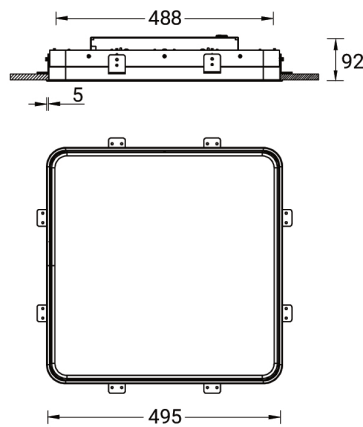

ARDEN 1 (ARD-80021)

Technical information

Material	Aluminium	Optic value	108°, 93°	Operating temperature	-20 °C to 40 °C
Light source	480 LED	CCT / CRI	3000K CRI80, 4000K CRI80	Lens / Reflector / Optic	PMMA diffuser with Opal (UGR <19) and micro prismatic (UGR <13) options for better glare control
Power	41 W	Bug	B2-U0-G1	MacAdam Ellipse	3 SDCM
Lumen	4805 - 5504 lm	ULR	0%	Lifetime L90B10 (hours)	> 23,000
Efficacy	117 - 134 lm/W	ULOR	0%	Lifetime L80B10 (hours)	> 45,000
Driver option	Remote driver (included)	CIE flux code n°3	96, 97	Lifetime L80B50 (hours)	> 50,000
Driver	Constant current (CC)	Dimming type	On/Off, 1-10V, DALI	Variants (On/Off, 1-10V, DALI)	Compatible with EN/ IEC 60598-2-22: Suitable for emergency installations as central supply, non-maintained (Z0)
Input voltage	350 mA, 120 VDC	Product colours	Black, White, Matt Silver, Concrete - Urban, Softscape - Urban, Stone - Urban, Corten - Urban, Oak - Woodland, Walnut - Woodland, Pine - Woodland		
Optic	O, P	Weight	5.1 kg		

ARD-80021