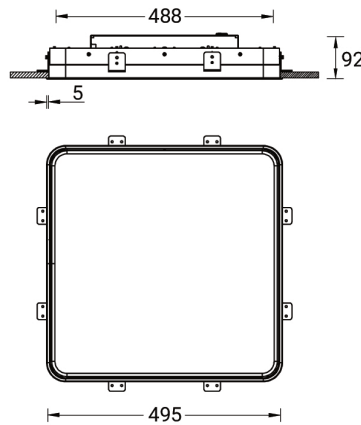

ARDEN 1 (ARD-80022)

Technical information

Material	Aluminium
Light source	480 LED
Power	59 W
Lumen	6857 - 7838 lm
Efficacy	116 - 133 lm/W
Driver option	Remote driver (included)
Driver	Constant current (CC)
Input voltage	500 mA, 120 VDC
Optic	O, P

Optic value	108°, 93°
CCT / CRI	3000K CRI80, 4000K CRI80
Bug	B3-U0-G1
ULR	0%
ULOR	0%
CIE flux code n°3	96, 97
Dimming type	On/Off, 1-10V, DALI
Product colours	Black, White, Matt Silver, Concrete - Urban, Softscape - Urban, Stone - Urban, Corten - Urban, Oak - Woodland, Walnut - Woodland, Pine - Woodland
Weight	5.1 kg

Operating temperature	-20 °C to 40 °C
Lens / Reflector / Optic	PMMA diffuser with Opal (UGR <19) and micro prismatic (UGR <13) options for better glare control
MacAdam Ellipse	3 SDCM
Lifetime L90B10 (hours)	> 23,000
Lifetime L80B10 (hours)	> 45,000
Lifetime L80B50 (hours)	> 50,000
Variants (On/Off, 1-10V, DALI)	Compatible with EN/ IEC 60598-2-22: Suitable for emergency installations as central supply, non-maintained (Z0)

ARD-80022