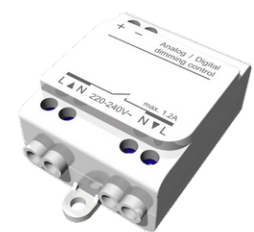

SW01 - Oak - Woodland    SW02 - Walnut - Woodland    SW03 - Pine - Woodland

**ARDEN 1 (ARD-80023)**

**Technical information**

<b>Material</b>	Aluminium	<b>Optic value</b>	108°, 93°	<b>Operating temperature</b>	-20 °C to 40 °C
<b>Light source</b>	960 LED	<b>CCT / CRI</b>	TW (2700K - 6500K)	<b>Lens / Reflector / Optic</b>	PMMA diffuser with Opal (UGR <19) and micro prismatic (UGR <13) options for better glare control
<b>Power</b>	48 W	<b>Bug</b>	B2-U0-G1	<b>MacAdam Ellipse</b>	3 SDCM
<b>Lumen</b>	5259 - 5931 lm	<b>ULR</b>	0%	<b>Lifetime L90B10 (hours)</b>	> 23,000
<b>Efficacy</b>	110 - 124 lm/W	<b>ULOR</b>	0%	<b>Lifetime L80B10 (hours)</b>	> 45,000
<b>Driver option</b>	Integral control gear	<b>CIE flux code n°3</b>	96, 97	<b>Lifetime L80B50 (hours)</b>	> 50,000
<b>Driver</b>	Constant current (CC)	<b>Dimming type</b>	DALI	<b>Variants (DALI)</b>	Compatible with EN/ IEC 60598-2-22: Suitable for emergency installations as central supply, non-maintained (Z0)
<b>Input voltage</b>	220-240 V 50/60 Hz	<b>Product colours</b>	Black, White, Matt Silver, Concrete - Urban, Softscape - Urban, Stone - Urban, Corten - Urban, Oak - Woodland, Walnut - Woodland, Pine - Woodland		
<b>Optic</b>	O, P	<b>Weight</b>	5.1 kg		

ARD-80023

**Accessories**

Decorative pattern - Type A for ARDEN 500 mm  
**A91621**

Decorative pattern - Type B for ARDEN 500 mm  
**A93021**

Decorative pattern - Type C for ARDEN for ARDEN 500 mm  
**A94421**

Wireless bluetooth converter  
**A90291**

**ARDEN 1 (ARD-80023)**

Xpress wireless switch  
**A90591**

DALI Control System  
**Control-DALI**