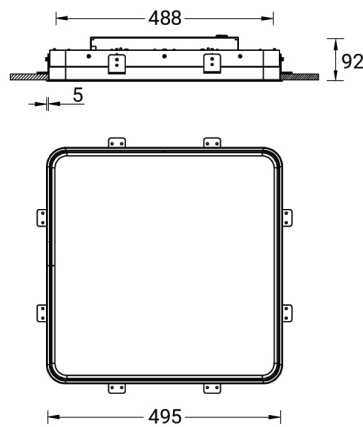

ARDEN 1 (ARD-80023)

Technical information

Material	Aluminium	Optic value	108°, 93°	Operating temperature	-20 °C to 40 °C
Light source	960 LED	CCT / CRI	TW (2700K - 6500K)	Lens / Reflector / Optic	PMMA diffuser with Opal (UGR <19) and micro prismatic (UGR <13) options for better glare control
Power	48 W	Bug	B2-U0-G1	MacAdam Ellipse	3 SDCM
Lumen	5259 - 5931 lm	ULR	0%	Lifetime L90B10 (hours)	> 23,000
Efficacy	110 - 124 lm/W	ULOR	0%	Lifetime L80B10 (hours)	> 45,000
Driver option	Integral control gear	CIE flux code n°3	96, 97	Lifetime L80B50 (hours)	> 50,000
Driver	Constant current (CC)	Dimming type	DALI	Variants (DALI)	Compatible with EN/ IEC 60598-2-22: Suitable for emergency installations as central supply, non-maintained (Z0)
Input voltage	220-240 V 50/60 Hz	Product colours	Black, White, Matt Silver, Concrete - Urban, Softscape - Urban, Stone - Urban, Corten - Urban, Oak - Woodland, Walnut - Woodland, Pine - Woodland		
Optic	O, P	Weight	5.1 kg		

ARD-80023