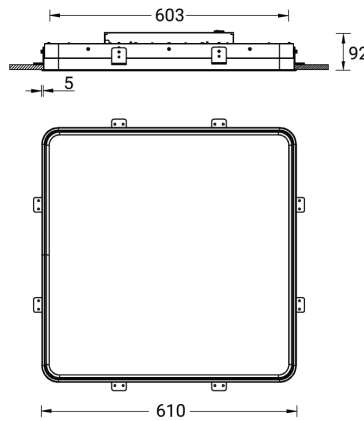

ARDEN 1 (ARD-80031)

Technical information

Material	Aluminium
Light source	672 LED
Power	49 W
Lumen	5851 - 6649 lm
Efficacy	119 - 136 lm/W
Driver option	Remote driver (included)
Driver	Constant current (CC)
Input voltage	300 mA, 168 VDC
Optic	O, P

Optic value	108°, 93°
CCT / CRI	3000K CRI80, 4000K CRI80
Bug	B2-U0-G1, B3-U0-G1
ULR	0%
ULOR	0%
CIE flux code n°3	96, 97
Dimming type	On/Off, 1-10V, DALI
Product colours	Black, White, Matt Silver, Concrete - Urban, Softscape - Urban, Stone - Urban, Corten - Urban, Oak - Woodland, Walnut - Woodland, Pine - Woodland
Weight	6.6 kg

Operating temperature	-20 °C to 40 °C
Lens / Reflector / Optic	PMMA diffuser with Opal (UGR <19) and micro prismatic (UGR <13) options for better glare control
MacAdam Ellipse	3 SDCM
Lifetime L90B10 (hours)	> 23,000
Lifetime L80B10 (hours)	> 45,000
Lifetime L80B50 (hours)	> 50,000
Variants (On/Off, 1-10V, DALI)	Compatible with EN/ IEC 60598-2-22: Suitable for emergency installations as central supply, non-maintained (Z0)

ARD-80031