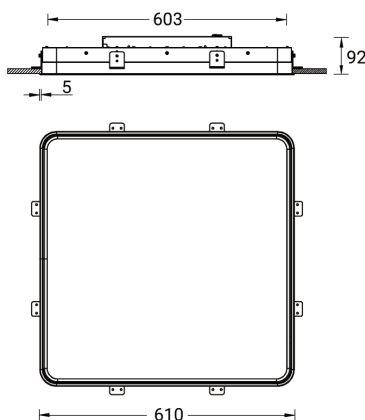

ARDEN 1 (ARD-80032)

Technical information

Material	Aluminium
Light source	672 LED
Power	73 W
Lumen	8704 - 9887 lm
Efficacy	119 - 135 lm/W
Driver option	Remote driver (included)
Driver	Constant current (CC)
Input voltage	450 mA, 168 VDC
Optic	0, P

Optic value	108°, 93°
CCT / CRI	3000K CRI80, 4000K CRI80
Bug	B3-U0-G1
ULR	0%
ULOR	0%
CIE flux code n°3	96, 97
Dimming type	On/Off, 1-10V, DALI
Product colours	Black, White, Matt Silver, Concrete - Urban, Softscape - Urban, Stone - Urban, Corten - Urban, Oak - Woodland, Walnut - Woodland, Pine - Woodland
Weight	6.6 kg

Operating temperature	-20 °C to 40 °C
Lens / Reflector / Optic	PMMA diffuser with Opal (UGR <19) and micro prismatic (UGR <13) options for better glare control
MacAdam Ellipse	3 SDCM
Lifetime L90B10 (hours)	> 23,000
Lifetime L80B10 (hours)	> 45,000
Lifetime L80B50 (hours)	> 50,000
Variants (On/Off, 1-10V, DALI)	Compatible with EN/ IEC 60598-2-22: Suitable for emergency installations as central supply, non-maintained (Z0)

ARD-80032