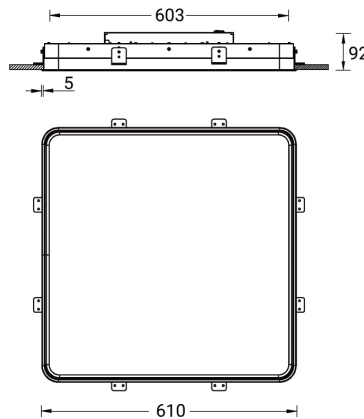

ARDEN 1 (ARD-80033)

Technical information

Material	Aluminium	Optic value	108°, 93°	MacAdam Ellipse	3 SDCM	
Light source	1344 LED	CCT / CRI	TW (2700K - 6500K)	Lifetime L90B10 (hours)	> 23,000	
Power	67 W	Dimming type	DALI	Lifetime L80B10 (hours)	> 45,000	
Driver option	Integral control gear	Product colours	Black, White, Matt Silver, Concrete - Urban, Softscape - Urban, Stone - Urban, Corten - Urban, Oak - Woodland, Walnut - Woodland, Pine - Woodland	Lifetime L80B50 (hours)	> 50,000	
Driver	Constant current (CC)		Weight	6.6 kg	Variants (DALI)	Compatible with EN/ IEC 60598-2-22: Suitable for emergency installations as central supply, non-maintained (Z0)
Input voltage	220-240 V 50/60 Hz	Operating temperature	-20 °C to 40 °C			
Optic	O, P	Lens / Reflector / Optic	PMMA diffuser with Opal (UGR <19) and micro prismatic (UGR <13) options for better glare control			

ARD-80033