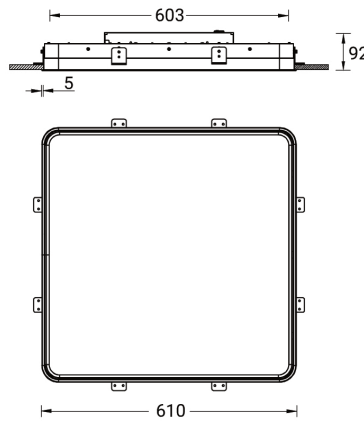

ARDEN 1 (ARD-80035)

Technical information

Material	Aluminium	Driver	Constant current (CC)	Product colours	Black, White, Matt Silver, Concrete - Urban, Softscape - Urban, Stone - Urban, Corten - Urban, Oak - Woodland, Walnut - Woodland, Pine - Woodland
Light source	2688 LED	Input voltage	220-240 V 50/60 Hz	Weight	6.6 kg
Power	84 W	Optic	O, P	Operating temperature	-20 °C to 40 °C
Lumen	2541 lm	Optic value	108°, 93°	Lens / Reflector / Optic	PMMA diffuser with Opal (UGR <19) and micro prismatic (UGR <13) options for better glare control
Efficacy	30 lm/W	CCT / CRI	RGBW40	Variants (DMX/RDM)	Compatible with EN/ IEC 60598-2-22: Suitable for emergency installations as central supply, non-maintained (Z0)
Driver option	Integral control gear	Dimming type	DMX, DMX/RDM		

ARD-80035