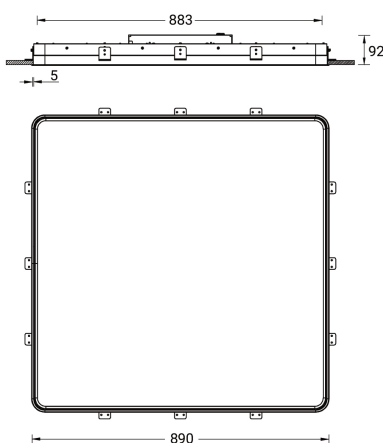

ARDEN 1 (ARD-80041)

Technical information

Material	Aluminium
Light source	1512 LED
Power	108 W
Lumen	12630 - 14846 lm
Efficacy	117 - 137 lm/W
Driver option	Remote driver (included)
Driver	Constant current (CC)
Input voltage	300 mA,
Optic	O, P

Optic value	108°, 93°
CCT / CRI	3000K CRI80, 4000K CRI80
Bug	B3-U0-G1, B3-U0-G2
ULR	0%
ULOR	0%
CIE flux code n°3	96, 97
Dimming type	On/Off, 1-10V, DALI
	Black, White, Matt Silver, Concrete - Urban, Softscape - Urban, Stone - Urban, Corten - Urban, Oak - Woodland, Walnut - Woodland, Pine - Woodland
Product colours	
Weight	13.0 kg

Operating temperature	-20 °C to 40 °C
Lens / Reflector / Optic	PMMA diffuser with Opal (UGR <19) and micro prismatic (UGR <13) options for better glare control
MacAdam Ellipse	3 SDCM
Lifetime L90B10 (hours)	> 23,000
Lifetime L80B10 (hours)	> 45,000
Lifetime L80B50 (hours)	> 50,000
Variants (On/Off, 1-10V, DALI)	Compatible with EN/ IEC 60598-2-22: Suitable for emergency installations as central supply, non-maintained (ZO)

ARD-80041