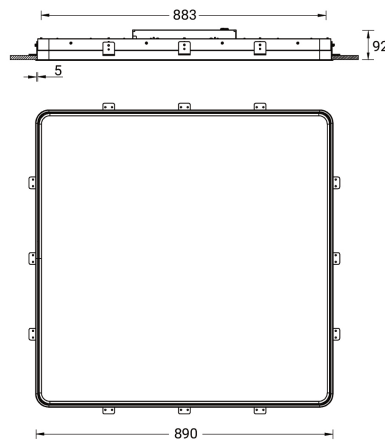

ARDEN 1 (ARD-80042)

Technical information

Material	Aluminium
Light source	1512 LED
Power	162 W
Lumen	18910 - 22203 lm
Efficacy	117 - 137 lm/W
Driver option	Remote driver (included)
Driver	Constant current (CC)
Input voltage	450 mA,
Optic	O, P

Optic value	108°, 93°
CCT / CRI	3000K CRI80, 4000K CRI80
Bug	B4-U0-G2
ULR	0%
ULOR	0%
CIE flux code n°3	96, 97
Dimming type	On/Off, 1-10V, DALI
	Black, White, Matt Silver, Concrete - Urban, Softscape - Urban, Stone - Urban, Corten - Urban, Oak - Woodland, Walnut - Woodland, Pine - Woodland
Product colours	
Weight	13.0 kg

Operating temperature	-20 °C to 40 °C
Lens / Reflector / Optic	PMMA diffuser with Opal (UGR <19) and micro prismatic (UGR <13) options for better glare control
MacAdam Ellipse	3 SDCM
Lifetime L90B10 (hours)	> 23,000
Lifetime L80B10 (hours)	> 45,000
Lifetime L80B50 (hours)	> 50,000
Variants (On/Off, 1-10V, DALI)	Compatible with EN/ IEC 60598-2-22: Suitable for emergency installations as central supply, non-maintained (ZO)

ARD-80042