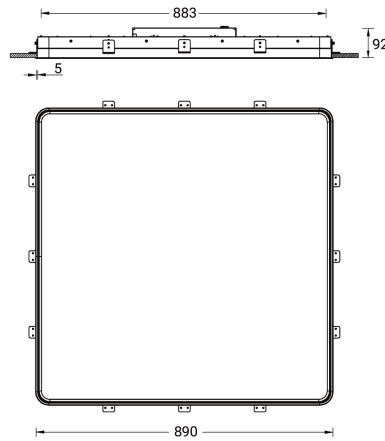

ARDEN 1 (ARD-80044)

Technical information

Material	Aluminium	Driver	Constant current (CC)	Product colours	Black, White, Matt Silver, Concrete - Urban, Softscape - Urban, Stone - Urban, Corten - Urban, Oak - Woodland, Walnut - Woodland, Pine - Woodland
Light source	6048 LED	Input voltage	220-240 V 50/60 Hz	Weight	13.0 kg
Power	189 W	Optic	O, P	Operating temperature	-20 °C to 40 °C
Lumen	5716 lm	Optic value	108°, 93°	Lens / Reflector / Optic	PMMA diffuser with Opal (UGR <19) and micro prismatic (UGR <13) options for better glare control
Efficacy	30 lm/W	CCT / CRI	RGBW40	Variants (Bluetooth)	Compatible with EN/ IEC 60598-2-22: Suitable for emergency installations as central supply, non-maintained (Z0)
Driver option	Integral control gear	Dimming type	Bluetooth		

ARD-80044

Accessories