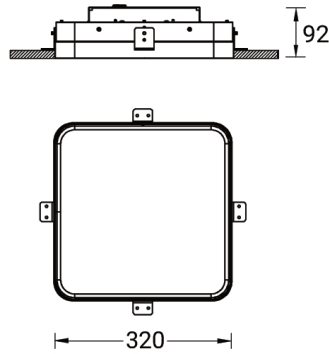

ARDEN 2 (ARD-80101)

Technical information

Material	Aluminium
Light source	168 LED
Power	15 W
Lumen	1505 - 1723 lm
Efficacy	100 - 115 lm/W
Driver option	Integral control gear
Driver	Constant current (CC)
Input voltage	220-240 V 50/60 Hz
Optic	O, P

Optic value	108°, 93°
CCT / CRI	3000K CRI80, 4000K CRI80
Bug	B1-U0-G1, B1-U0-G2
ULR	0%
ULOR	0%
CIE flux code n°3	96, 97
Dimming type	On/Off, 1-10V, DALI
Product colours	Black, White, Matt Silver, Concrete - Urban, Softscape - Urban, Stone - Urban, Corten - Urban, Oak - Woodland, Walnut - Woodland, Pine - Woodland
Weight	2.3 kg

Operating temperature	-20 °C to 40 °C
Lens / Reflector / Optic	PMMA diffuser with Opal (UGR <19) and micro prismatic (UGR <13) options for better glare control
MacAdam Ellipse	3 SDCM
Lifetime L90B10 (hours)	> 23,000
Lifetime L80B10 (hours)	> 45,000
Lifetime L80B50 (hours)	> 50,000
Variants (On/Off, 1-10V, DALI)	Compatible with EN/ IEC 60598-2-22: Suitable for emergency installations as central supply, non-maintained (ZO)

ARD-80101