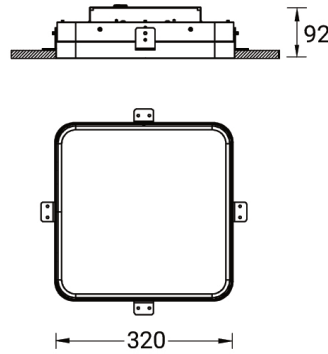

ARDEN 2 (ARD-80103)

Technical information

Material	Aluminium
Light source	336 LED
Power	21 W
Lumen	2004 lm
Efficacy	95 lm/W
Driver option	Integral control gear
Driver	Constant current (CC)

Input voltage	220-240 V 50/60 Hz
Optic	O, P
Optic value	108°, 93°
CCT / CRI	TW (2700K - 6500K)
Dimming type	DALI
Product colours	Black, White, Matt Silver, Concrete - Urban, Softscape - Urban, Stone - Urban, Corten - Urban, Oak - Woodland, Walnut - Woodland, Pine - Woodland
Weight	2.3 kg

Operating temperature	-20 °C to 40 °C
Lens / Reflector / Optic	PMMA diffuser with Opal (UGR <19) and micro prismatic (UGR <13) options for better glare control
MacAdam Ellipse	3 SDCM
Lifetime L90B10 (hours)	> 23,000
Lifetime L80B10 (hours)	> 45,000
Lifetime L80B50 (hours)	> 50,000
Variants (DALI)	Compatible with EN/ IEC 60598-2-22: Suitable for emergency installations as central supply, non-maintained (Z0)

ARD-80103