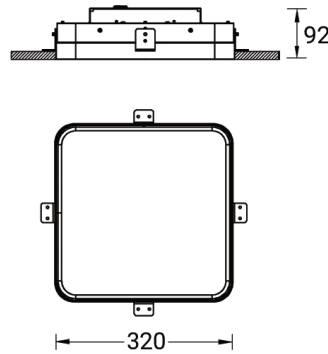

ARDEN 2 (ARD-80105)

Technical information

Material	Aluminium	Driver	Constant current (CC)	Product colours	Black, White, Matt Silver, Concrete - Urban, Softscape - Urban, Stone - Urban, Corten - Urban, Oak - Woodland, Walnut - Woodland, Pine - Woodland
Light source	672 LED	Input voltage	220-240 V 50/60 Hz	Weight	2.3 kg
Power	34 W	Optic	O, P	Operating temperature	-20 °C to 40 °C
Lumen	635 lm	Optic value	108°, 93°	Lens / Reflector / Optic	PMMA diffuser with Opal (UGR <19) and micro prismatic (UGR <13) options for better glare control
Efficacy	19 lm/W	CCT / CRI	RGBW40	Variants (DMX/RDM)	Compatible with EN/ IEC 60598-2-22: Suitable for emergency installations as central supply, non-maintained (Z0)
Driver option	Integral control gear	Dimming type	DMX, DMX/RDM		

ARD-80105