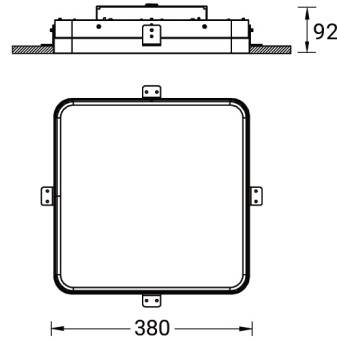

ARDEN 2 (ARD-80112)

Technical information

Material	Aluminium	Optic value	108°, 93°	Operating temperature	-20 °C to 40 °C
Light source	288 LED	CCT / CRI	3000K CRI80, 4000K CRI80	Lens / Reflector / Optic	PMMA diffuser with Opal (UGR <19) and micro prismatic (UGR <13) options for better glare control
Power	38 W	Bug	B2-U0-G1	MacAdam Ellipse	3 SDCM
Lumen	4036 - 4500 lm	ULR	0%	Lifetime L90B10 (hours)	> 23,000
Efficacy	106 - 118 lm/W	ULOR	0%	Lifetime L80B10 (hours)	> 45,000
Driver option	Integral control gear	CIE flux code n°3	96, 97	Lifetime L80B50 (hours)	> 50,000
Driver	Constant current (CC)	Dimming type	On/Off, 1-10V, DALI	Variants (1-10V, DALI)	Compatible with EN/ IEC 60598-2-22: Suitable for emergency installations as central supply, non-maintained (ZO)
Input voltage	220-240 V 50/60 Hz	Product colours	Black, White, Matt Silver, Concrete - Urban, Softscape - Urban, Stone - Urban, Corten - Urban, Oak - Woodland, Walnut - Woodland, Pine - Woodland		
Optic	O, P	Weight	3.3 kg		

ARD-80112