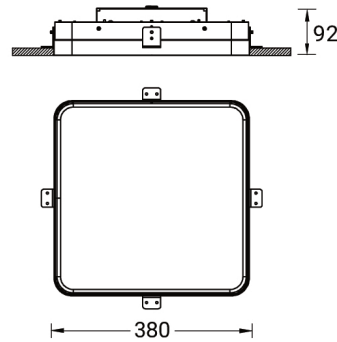

ARDEN 2 (ARD-80113)

Technical information

Material	Aluminium	Optic value	108°, 93°	Operating temperature	-20 °C to 40 °C
Light source	576 LED	CCT / CRI	TW (2700K - 6500K)	Lens / Reflector / Optic	PMMA diffuser with Opal (UGR <19) and micro prismatic (UGR <13) options for better glare control
Power	29 W	Bug	B1-U0-G1, B2-U0-G1	MacAdam Ellipse	3 SDCM
Lumen	3059 - 3475 lm	ULR	0%	Lifetime L90B10 (hours)	> 23,000
Efficacy	105 - 120 lm/W	ULOR	0%	Lifetime L80B10 (hours)	> 45,000
Driver option	Integral control gear	CIE flux code n°3	96, 97	Lifetime L80B50 (hours)	> 50,000
Driver	Constant current (CC)	Dimming type	DALI	Variants (DALI)	Compatible with EN/ IEC 60598-2-22: Suitable for emergency installations as central supply, non-maintained (Z0)
Input voltage	220-240 V 50/60 Hz	Product colours	Black, White, Matt Silver, Concrete - Urban, Softscape - Urban, Stone - Urban, Corten - Urban, Oak - Woodland, Walnut - Woodland, Pine - Woodland		
Optic	O, P	Weight	3.3 kg		

ARD-80113