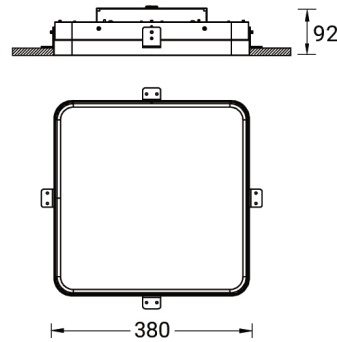

ARDEN 2 (ARD-80114)

Technical information

Material	Aluminium	Input voltage	220-240 V 50/60 Hz	Operating temperature	-20 °C to 40 °C
Light source	1152 LED	Optic	O, P	Lens / Reflector / Optic	PMMA diffuser with Opal (UGR <19) and micro prismatic (UGR <13) options for better glare control
Power	36 W	Optic value	108°, 93°	MacAdam Ellipse	3 SDCM
Lumen	1089 lm	CCT / CRI	RGBW40	Lifetime L90B10 (hours)	> 23,000
Efficacy	30 lm/W	Dimming type	Bluetooth	Lifetime L80B10 (hours)	> 45,000
Driver option	Integral control gear	Product colours	Black, White, Matt Silver, Concrete - Urban, Softscape - Urban, Stone - Urban, Corten - Urban, Oak - Woodland, Walnut - Woodland, Pine - Woodland	Lifetime L80B50 (hours)	> 50,000
Driver	Constant current (CC)	Weight	3.3 kg	Variants (Bluetooth)	Compatible with EN/ IEC 60598-2-22: Suitable for emergency installations as central supply, non-maintained (Z0)

ARD-80114