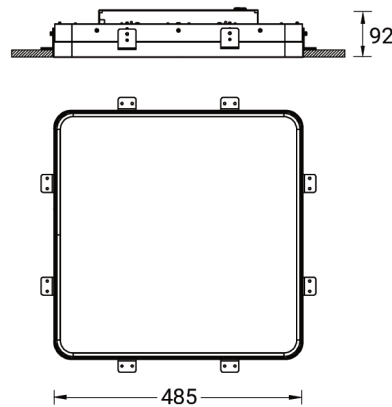

ARDEN 2 (ARD-80122)

Technical information

Material	Aluminium	Optic value	108°, 93°	Operating temperature	-20 °C to 40 °C
Light source	480 LED	CCT / CRI	3000K CRI80, 4000K CRI80	Lens / Reflector / Optic	PMMA diffuser with Opal (UGR <19) and micro prismatic (UGR <13) options for better glare control
Power	59 W	Bug	B3-U0-G1	MacAdam Ellipse	3 SDCM
Lumen	6857 - 7838 lm	ULR	0%	Lifetime L90B10 (hours)	> 23,000
Efficacy	116 - 133 lm/W	ULOR	0%	Lifetime L80B10 (hours)	> 45,000
Driver option	Remote driver (included)	CIE flux code n°3	96, 97	Lifetime L80B50 (hours)	> 50,000
Driver	Constant current (CC)	Dimming type	On/Off, 1-10V, DALI	Variants (On/Off, 1-10V, DALI)	Compatible with EN/ IEC 60598-2-22: Suitable for emergency installations as central supply, non-maintained (Z0)
Input voltage	500 mA, 120 VDC	Product colours	Black, White, Matt Silver, Concrete - Urban, Softscape - Urban, Stone - Urban, Corten - Urban, Oak - Woodland, Walnut - Woodland, Pine - Woodland		
Optic	O, P	Weight	4.9 kg		

ARD-80122

Accessories