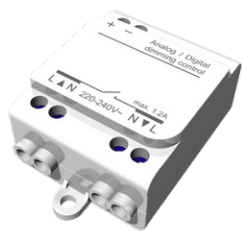

ARDEN 2 (ARD-80122)

Wireless bluetooth converter
A90291