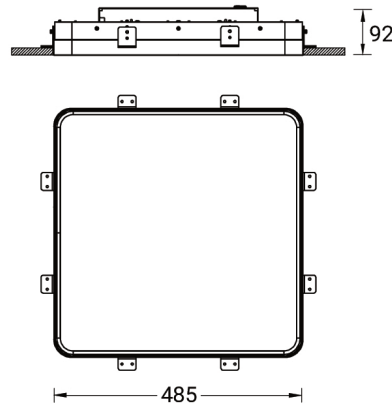

ARDEN 2 (ARD-80123)

Technical information

Material	Aluminium	Optic value	108°, 93°	Operating temperature	-20 °C to 40 °C
Light source	960 LED	CCT / CRI	TW (2700K - 6500K)	Lens / Reflector / Optic	PMMA diffuser with Opal (UGR <19) and micro prismatic (UGR <13) options for better glare control
Power	48 W	Bug	B2-U0-G1	MacAdam Ellipse	3 SDCM
Lumen	5259 - 5931 lm	ULR	0%	Lifetime L90B10 (hours)	> 23,000
Efficacy	110 - 124 lm/W	ULOR	0%	Lifetime L80B10 (hours)	> 45,000
Driver option	Integral control gear	CIE flux code n°3	96, 97	Lifetime L80B50 (hours)	> 50,000
Driver	Constant current (CC)	Dimming type	DALI	Variants (DALI)	Compatible with EN/ IEC 60598-2-22: Suitable for emergency installations as central supply, non-maintained (Z0)
Input voltage	220-240 V 50/60 Hz	Product colours	Black, White, Matt Silver, Concrete - Urban, Softscape - Urban, Stone - Urban, Corten - Urban, Oak - Woodland, Walnut - Woodland, Pine - Woodland		
Optic	O, P	Weight	4.9 kg		

ARD-80123

Accessories