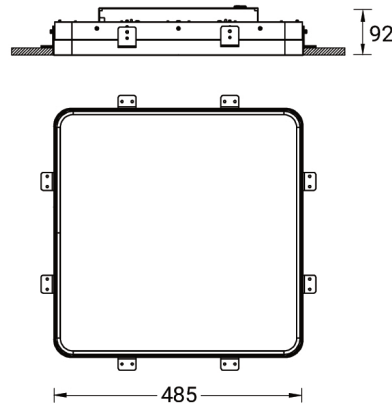

ARDEN 2 (ARD-80124)

Technical information

Material	Aluminium	Input voltage	220-240 V 50/60 Hz	Operating temperature	-20 °C to 40 °C
Light source	1920 LED	Optic	O, P	Lens / Reflector / Optic	PMMA diffuser with Opal (UGR <19) and micro prismatic (UGR <13) options for better glare control
Power	60 W	Optic value	108°, 93°	MacAdam Ellipse	3 SDCM
Lumen	1815 lm	CCT / CRI	RGBW40	Lifetime L90B10 (hours)	> 23,000
Efficacy	30 lm/W	Dimming type	Bluetooth	Lifetime L80B10 (hours)	> 45,000
Driver option	Integral control gear	Product colours	Black, White, Matt Silver, Concrete - Urban, Softscape - Urban, Stone - Urban, Corten - Urban, Oak - Woodland, Walnut - Woodland, Pine - Woodland	Lifetime L80B50 (hours)	> 50,000
Driver	Constant current (CC)	Weight	4.9 kg	Variants (Bluetooth)	Compatible with EN/ IEC 60598-2-22: Suitable for emergency installations as central supply, non-maintained (Z0)

ARD-80124

Accessories