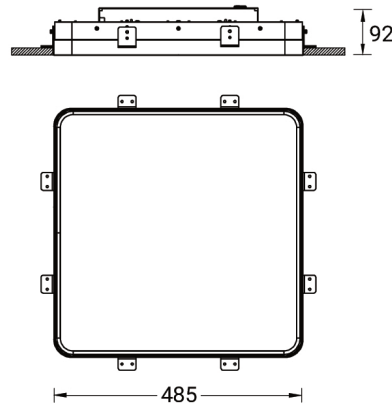

ARDEN 2 (ARD-80125)

Technical information

Material	Aluminium
Light source	1920 LED
Power	60 W
Lumen	1815 lm
Efficacy	30 lm/W
Driver option	Integral control gear
Driver	Constant current (CC)

Input voltage	220-240 V 50/60 Hz
Optic	O, P
Optic value	108°, 93°
CCT / CRI	RGBW40
Dimming type	DMX, DMX/RDM
Product colours	Black, White, Matt Silver, Concrete - Urban, Softscape - Urban, Stone - Urban, Corten - Urban, Oak - Woodland, Walnut - Woodland, Pine - Woodland
Weight	4.9 kg

Operating temperature	-20 °C to 40 °C
Lens / Reflector / Optic	PMMA diffuser with Opal (UGR <19) and micro prismatic (UGR <13) options for better glare control
MacAdam Ellipse	3 SDCM
Lifetime L90B10 (hours)	> 23,000
Lifetime L80B10 (hours)	> 45,000
Lifetime L80B50 (hours)	> 50,000
Variants (DMX/RDM)	Compatible with EN/ IEC 60598-2-22: Suitable for emergency installations as central supply, non-maintained (ZO)

ARD-80125

Accessories