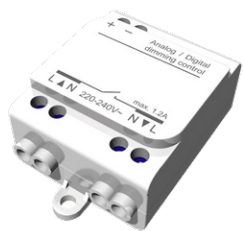

ARDEN 2 (ARD-80131)

Wireless bluetooth converter
A90291