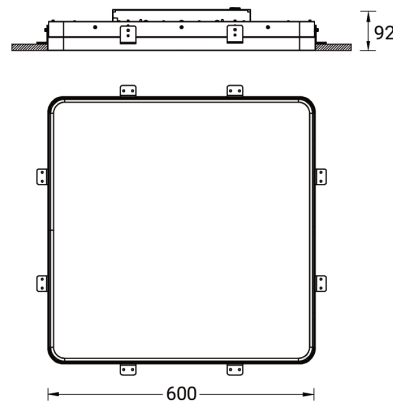

ARDEN 2 (ARD-80131)

Technical information

Material	Aluminium	Optic value	108°, 93°	Operating temperature	-20 °C to 40 °C
Light source	672 LED	CCT / CRI	3000K CRI80, 4000K CRI80	Lens / Reflector / Optic	PMMA diffuser with Opal (UGR <19) and micro prismatic (UGR <13) options for better glare control
Power	49 W	Bug	B2-U0-G1, B3-U0-G1	MacAdam Ellipse	3 SDCM
Lumen	5851 - 6649 lm	ULR	0%	Lifetime L90B10 (hours)	> 23,000
Efficacy	119 - 136 lm/W	ULOR	0%	Lifetime L80B10 (hours)	> 45,000
Driver option	Remote driver (included)	CIE flux code n°3	96, 97	Lifetime L80B50 (hours)	> 50,000
Driver	Constant current (CC)	Dimming type	On/Off, 1-10V, DALI	Variants (On/Off, 1-10V, DALI)	Compatible with EN/ IEC 60598-2-22: Suitable for emergency installations as central supply, non-maintained (Z0)
Input voltage	300 mA, 168 VDC	Product colours	Black, White, Matt Silver, Concrete - Urban, Softscape - Urban, Stone - Urban, Corten - Urban, Oak - Woodland, Walnut - Woodland, Pine - Woodland		
Optic	O, P	Weight	6.4 kg		

ARD-80131

Accessories