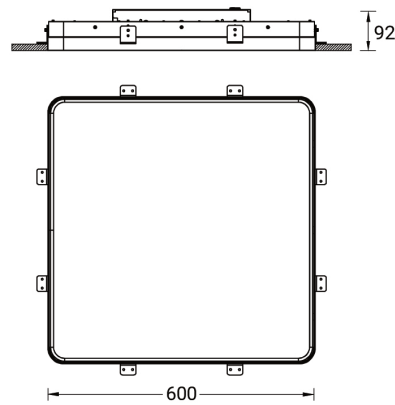

ARDEN 2 (ARD-80134)

Technical information

Material	Aluminium	Driver	Constant current (CC)	Product colours	Black, White, Matt Silver, Concrete - Urban, Softscape - Urban, Stone - Urban, Corten - Urban, Oak - Woodland, Walnut - Woodland, Pine - Woodland
Light source	2688 LED	Input voltage	220-240 V 50/60 Hz	Weight	6.4 kg
Power	84 W	Optic	O, P	Operating temperature	-20 °C to 40 °C
Lumen	2541 lm	Optic value	108°, 93°	Lens / Reflector / Optic	PMMA diffuser with Opal (UGR <19) and micro prismatic (UGR <13) options for better glare control
Efficacy	30 lm/W	CCT / CRI	RGBW40	Variants (Bluetooth)	Compatible with EN/ IEC 60598-2-22: Suitable for emergency installations as central supply, non-maintained (Z0)
Driver option	Integral control gear	Dimming type	Bluetooth		

ARD-80134

Accessories