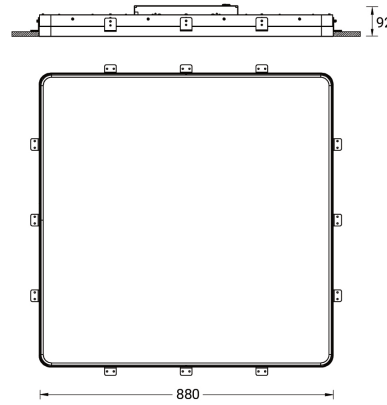

ARDEN 2 (ARD-80141)

Technical information

Material	Aluminium
Light source	1512 LED
Power	108 W
Lumen	12630 - 14846 lm
Efficacy	117 - 137 lm/W
Driver option	Remote driver (included)
Driver	Constant current (CC)
Input voltage	300 mA,
Optic	O, P

Optic value	108°, 93°
CCT / CRI	3000K CRI80, 4000K CRI80
Bug	B3-U0-G1, B3-U0-G2
ULR	0%
ULOR	0%
CIE flux code n°3	96, 97
Dimming type	On/Off, 1-10V, DALI
	Black, White, Matt Silver, Concrete - Urban, Softscape - Urban, Stone - Urban, Corten - Urban, Oak - Woodland, Walnut - Woodland, Pine - Woodland
Product colours	
Weight	12.7 kg

Operating temperature	-20 °C to 40 °C
Lens / Reflector / Optic	PMMA diffuser with Opal (UGR <19) and micro prismatic (UGR <13) options for better glare control
MacAdam Ellipse	3 SDCM
Lifetime L90B10 (hours)	> 23,000
Lifetime L80B10 (hours)	> 45,000
Lifetime L80B50 (hours)	> 50,000
Variants (On/Off, 1-10V, DALI)	Compatible with EN/ IEC 60598-2-22: Suitable for emergency installations as central supply, non-maintained (ZO)

ARD-80141

Accessories