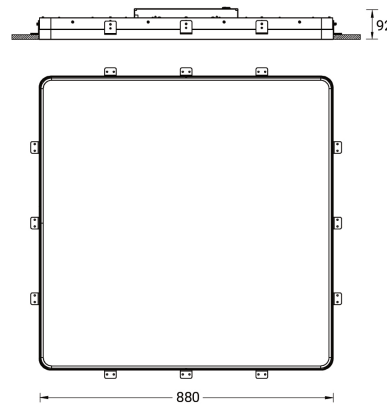

ARDEN 2 (ARD-80143)

Technical information

Material	Aluminium	Input voltage	220-240 V 50/60 Hz	Operating temperature	-20 °C to 40 °C
Light source	3024 LED	Optic	O, P	Lens / Reflector / Optic	PMMA diffuser with Opal (UGR <19) and micro prismatic (UGR <13) options for better glare control
Power	151 W	Optic value	108°, 93°	MacAdam Ellipse	3 SDCM
Lumen	20913 lm	CCT / CRI	TW (2700K - 6500K)	Lifetime L90B10 (hours)	> 23,000
Efficacy	138 lm/W	Dimming type	DALI	Lifetime L80B10 (hours)	> 45,000
Driver option	Integral control gear		Black, White, Matt Silver, Concrete - Urban, Softscape - Urban, Stone - Urban, Corten - Urban, Oak - Woodland, Walnut - Woodland, Pine - Woodland	Lifetime L80B50 (hours)	> 50,000
Driver	Constant current (CC)	Product colours		Variants (DALI)	Compatible with EN/ IEC 60598-2-22: Suitable for emergency installations as central supply, non-maintained (Z0)

ARD-80143

Accessories