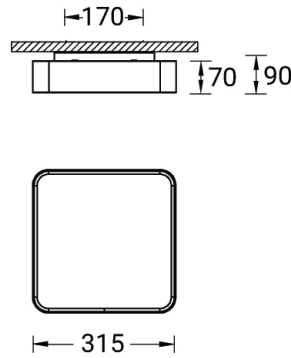

ARDEN 3 (ARD-80201)

Technical information

Material	Aluminium	Optic value	108°, 93°	Operating temperature	-20 °C to 40 °C
Light source	168 LED	CCT / CRI	3000K CRI80, 4000K CRI80	Lens / Reflector / Optic	PMMA diffuser with Opal (UGR <19) and micro prismatic (UGR <13) options for better glare control
Power	15 W	Bug	B1-U0-G1	MacAdam Ellipse	3 SDCM
Lumen	1505 - 1723 lm	ULR	0%	Lifetime L90B10 (hours)	> 23,000
Efficacy	100 - 115 lm/W	ULOR	0%	Lifetime L80B10 (hours)	> 45,000
Driver option	Integral control gear	CIE flux code n°3	96, 97	Lifetime L80B50 (hours)	> 50,000
Driver	Constant current (CC)	Dimming type	On/Off, 1-10V, DALI	Variants (On/Off, 1-10V, DALI)	Compatible with EN/ IEC 60598-2-22: Suitable for emergency installations as central supply, non-maintained (Z0)
Input voltage	220-240 V 50/60 Hz	Product colours	Black, White, Matt Silver, Concrete - Urban, Softscape - Urban, Stone - Urban, Corten - Urban, Oak - Woodland, Walnut - Woodland, Pine - Woodland		
Optic	O, P	Weight	2.8 kg		

ARD-80201