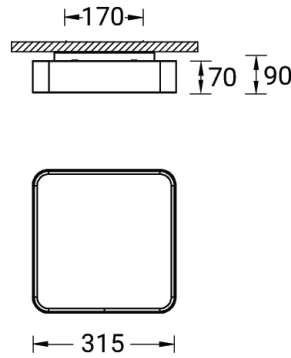

ARDEN 3 (ARD-80203)

Technical information

Material	Aluminium	Optic value	108°, 93°	Operating temperature	-20 °C to 40 °C
Light source	336 LED	CCT / CRI	TW (2700K - 6500K)	Lens / Reflector / Optic	PMMA diffuser with Opal (UGR <19) and micro prismatic (UGR <13) options for better glare control
Power	21 W	Bug	B1-U0-G1	MacAdam Ellipse	3 SDCM
Lumen	1720 - 2004 lm	ULR	0%	Lifetime L90B10 (hours)	> 23,000
Efficacy	82 - 95 lm/W	ULOR	0%	Lifetime L80B10 (hours)	> 45,000
Driver option	Integral control gear	CIE flux code n°3	96, 97	Lifetime L80B50 (hours)	> 50,000
Driver	Constant current (CC)	Dimming type	DALI	Variants (DALI)	Compatible with EN/ IEC 60598-2-22: Suitable for emergency installations as central supply, non-maintained (Z0)
Input voltage	220-240 V 50/60 Hz	Product colours	Black, White, Matt Silver, Concrete - Urban, Softscape - Urban, Stone - Urban, Corten - Urban, Oak - Woodland, Walnut - Woodland, Pine - Woodland		
Optic	O, P	Weight	2.8 kg		

ARD-80203