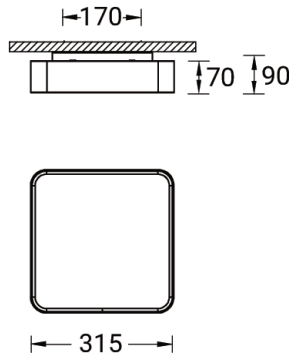

ARDEN 3 (ARD-80205)

Technical information

Material	Aluminium	Driver	Constant current (CC)	Product colours	Black, White, Matt Silver, Concrete - Urban, Softscape - Urban, Stone - Urban, Corten - Urban, Oak - Woodland, Walnut - Woodland, Pine - Woodland
Light source	672 LED	Input voltage	220-240 V 50/60 Hz	Weight	2.8 kg
Power	34 W	Optic	O, P	Operating temperature	-20 °C to 40 °C
Lumen	635 lm	Optic value	108°, 93°	Lens / Reflector / Optic	PMMA diffuser with Opal (UGR <19) and micro prismatic (UGR <13) options for better glare control
Efficacy	19 lm/W	CCT / CRI	RGBW40	Variants (DMX/RDM)	Compatible with EN/ IEC 60598-2-22: Suitable for emergency installations as central supply, non-maintained (Z0)
Driver option	Integral control gear	Dimming type	DMX, DMX/RDM		

ARD-80205