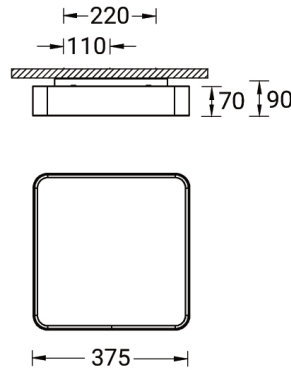

ARDEN 3 (ARD-80213)

Technical information

Material	Aluminium	Optic value	108°, 93°	Operating temperature	-20 °C to 40 °C
Light source	576 LED	CCT / CRI	TW (2700K - 6500K)	Lens / Reflector / Optic	PMMA diffuser with Opal (UGR <19) and micro prismatic (UGR <13) options for better glare control
Power	29 W	Bug	B1-U0-G1, B2-U0-G1	MacAdam Ellipse	3 SDCM
Lumen	3041 - 3456 lm	ULR	0%	Lifetime L90B10 (hours)	> 23,000
Efficacy	105 - 119 lm/W	ULOR	0%	Lifetime L80B10 (hours)	> 45,000
Driver option	Integral control gear	CIE flux code n°3	96, 97	Lifetime L80B50 (hours)	> 50,000
Driver	Constant current (CC)	Dimming type	DALI	Variants (DALI)	Compatible with EN/ IEC 60598-2-22: Suitable for emergency installations as central supply, non-maintained (Z0)
Input voltage	220-240 V 50/60 Hz	Product colours	Black, White, Matt Silver, Concrete - Urban, Softscape - Urban, Stone - Urban, Corten - Urban, Oak - Woodland, Walnut - Woodland, Pine - Woodland		
Optic	O, P	Weight	3.8 kg		

ARD-80213