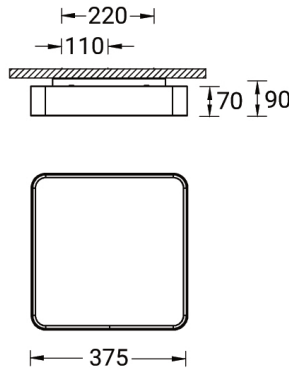

ARDEN 3 (ARD-80214)

Technical information

Material	Aluminium
Light source	1152 LED
Power	36 W
Lumen	1089 lm
Efficacy	30 lm/W
Driver option	Integral control gear
Driver	Constant current (CC)

Input voltage	220-240 V 50/60 Hz
Optic	O, P
Optic value	108°, 93°
CCT / CRI	RGBW40
Dimming type	Bluetooth
Product colours	Black, White, Matt Silver, Concrete - Urban, Softscape - Urban, Stone - Urban, Corten - Urban, Oak - Woodland, Walnut - Woodland, Pine - Woodland
Weight	3.8 kg

Operating temperature	-20 °C to 40 °C
Lens / Reflector / Optic	PMMA diffuser with Opal (UGR <19) and micro prismatic (UGR <13) options for better glare control
MacAdam Ellipse	3 SDCM
Lifetime L90B10 (hours)	> 23,000
Lifetime L80B10 (hours)	> 45,000
Lifetime L80B50 (hours)	> 50,000
Variants (Bluetooth)	Compatible with EN/ IEC 60598-2-22: Suitable for emergency installations as central supply, non-maintained (ZO)

ARD-80214