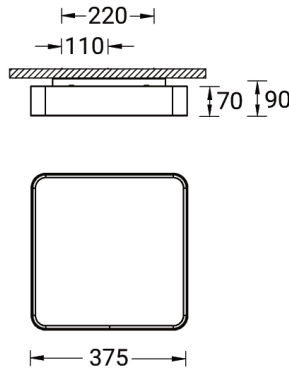

ARDEN 3 (ARD-80215)

Technical information

Material	Aluminium
Light source	1152 LED
Power	36 W
Lumen	1089 lm
Efficacy	30 lm/W
Driver option	Integral control gear
Driver	Constant current (CC)

Input voltage	220-240 V 50/60 Hz
Optic	O, P
Optic value	108°, 93°
CCT / CRI	RGBW40
Dimming type	DMX, DMX/RDM
Product colours	Black, White, Matt Silver, Concrete - Urban, Softscape - Urban, Stone - Urban, Corten - Urban, Oak - Woodland, Walnut - Woodland, Pine - Woodland
Weight	3.8 kg

Operating temperature	-20 °C to 40 °C
Lens / Reflector / Optic	PMMA diffuser with Opal (UGR <19) and micro prismatic (UGR <13) options for better glare control
MacAdam Ellipse	3 SDCM
Lifetime L90B10 (hours)	> 23,000
Lifetime L80B10 (hours)	> 45,000
Lifetime L80B50 (hours)	> 50,000
Variants (DMX/RDM)	Compatible with EN/ IEC 60598-2-22: Suitable for emergency installations as central supply, non-maintained (ZO)

ARD-80215