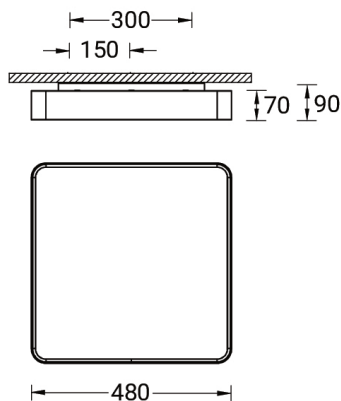

ARDEN 3 (ARD-80223)

Technical information

Material	Aluminium
Light source	960 LED
Power	48 W
Lumen	5281 - 5951 lm
Efficacy	110 - 124 lm/W
Driver option	Integral control gear
Driver	Constant current (CC)
Input voltage	220-240 V 50/60 Hz
Optic	O, P

Optic value	108°, 93°
CCT / CRI	TW (2700K - 6500K)
Bug	B2-U0-G1
ULR	0%
ULOR	0%
CIE flux code n°3	96, 97
Dimming type	DALI
Product colours	Black, White, Matt Silver, Concrete - Urban, Softscape - Urban, Stone - Urban, Corten - Urban, Oak - Woodland, Walnut - Woodland, Pine - Woodland
Weight	5.6 kg

Operating temperature	-20 °C to 40 °C
Lens / Reflector / Optic	PMMA diffuser with Opal (UGR <19) and micro prismatic (UGR <13) options for better glare control
MacAdam Ellipse	3 SDCM
Lifetime L90B10 (hours)	> 23,000
Lifetime L80B10 (hours)	> 45,000
Lifetime L80B50 (hours)	> 50,000
Variants (DALI)	Compatible with EN/ IEC 60598-2-22: Suitable for emergency installations as central supply, non-maintained (Z0)

ARD-80223