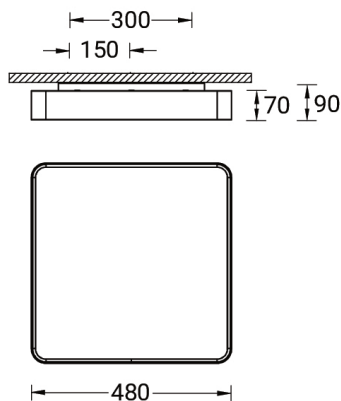

ARDEN 3 (ARD-80225)

Technical information

Material	Aluminium
Light source	1920 LED
Power	60 W
Lumen	1815 lm
Efficacy	30 lm/W
Driver option	Integral control gear
Driver	Constant current (CC)

Input voltage	220-240 V 50/60 Hz
Optic	O, P
Optic value	108°, 93°
CCT / CRI	RGBW40
Dimming type	DMX, DMX/RDM
Product colours	Black, White, Matt Silver, Concrete - Urban, Softscape - Urban, Stone - Urban, Corten - Urban, Oak - Woodland, Walnut - Woodland, Pine - Woodland
Weight	5.6 kg

Operating temperature	-20 °C to 40 °C
Lens / Reflector / Optic	PMMA diffuser with Opal (UGR <19) and micro prismatic (UGR <13) options for better glare control
MacAdam Ellipse	3 SDCM
Lifetime L90B10 (hours)	> 23,000
Lifetime L80B10 (hours)	> 45,000
Lifetime L80B50 (hours)	> 50,000
Variants (DMX/RDM)	Compatible with EN/ IEC 60598-2-22: Suitable for emergency installations as central supply, non-maintained (ZO)

ARD-80225

Accessories