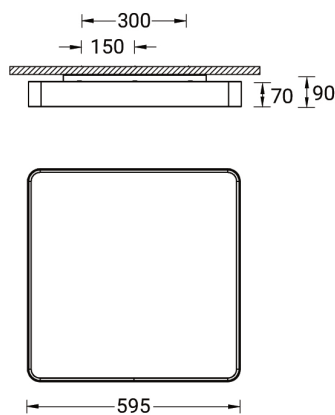

ARDEN 3 (ARD-80232)

Technical information

Material	Aluminium
Light source	672 LED
Power	73 W
Lumen	8704 - 9887 lm
Efficacy	119 - 135 lm/W
Driver option	Remote driver (included)
Driver	Constant current (CC)
Input voltage	450 mA, 168 VDC
Optic	O, P

Optic value	108°, 93°
CCT / CRI	3000K CRI80, 4000K CRI80
Bug	B3-U0-G1
ULR	0%
ULOR	0%
CIE flux code n°3	96, 97
Dimming type	On/Off, 1-10V, DALI
Product colours	Black, White, Matt Silver, Concrete - Urban, Softscape - Urban, Stone - Urban, Corten - Urban, Oak - Woodland, Walnut - Woodland, Pine - Woodland
Weight	7.4 kg

Operating temperature	-20 °C to 40 °C
Lens / Reflector / Optic	PMMA diffuser with Opal (UGR <19) and micro prismatic (UGR <13) options for better glare control
MacAdam Ellipse	3 SDCM
Lifetime L90B10 (hours)	> 23,000
Lifetime L80B10 (hours)	> 45,000
Lifetime L80B50 (hours)	> 50,000
Variants (On/Off, 1-10V, DALI)	Compatible with EN/ IEC 60598-2-22: Suitable for emergency installations as central supply, non-maintained (Z0)

ARD-80232