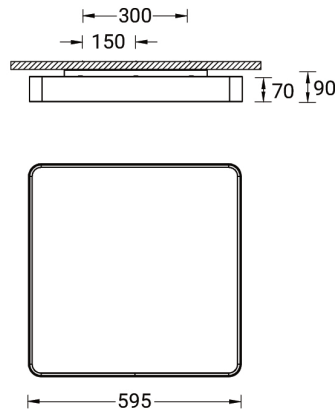

ARDEN 3 (ARD-80233)

Technical information

Material	Aluminium
Light source	1344 LED
Power	67 W
Lumen	9295 lm
Efficacy	139 lm/W
Driver option	Integral control gear
Driver	Constant current (CC)

Input voltage	220-240 V 50/60 Hz
Optic	O, P
Optic value	108°, 93°
CCT / CRI	TW (2700K - 6500K)
Dimming type	DALI
Product colours	Black, White, Matt Silver, Concrete - Urban, Softscape - Urban, Stone - Urban, Corten - Urban, Oak - Woodland, Walnut - Woodland, Pine - Woodland
Weight	7.4 kg

Operating temperature	-20 °C to 40 °C
Lens / Reflector / Optic	PMMA diffuser with Opal (UGR <19) and micro prismatic (UGR <13) options for better glare control
MacAdam Ellipse	3 SDCM
Lifetime L90B10 (hours)	> 23,000
Lifetime L80B10 (hours)	> 45,000
Lifetime L80B50 (hours)	> 50,000
Variants (DALI)	Compatible with EN/ IEC 60598-2-22: Suitable for emergency installations as central supply, non-maintained (Z0)

ARD-80233