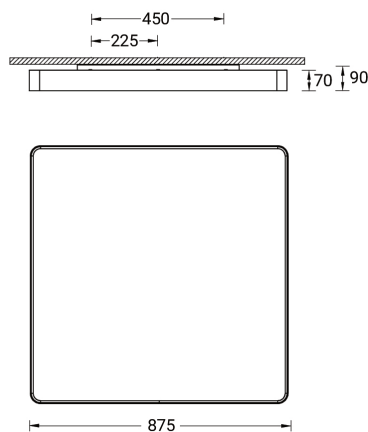

ARDEN 3 (ARD-80244)

Technical information

Material	Aluminium	Driver	Constant current (CC)	Product colours	Black, White, Matt Silver, Concrete - Urban, Softscape - Urban, Stone - Urban, Corten - Urban, Oak - Woodland, Walnut - Woodland, Pine - Woodland
Light source	6048 LED	Input voltage	220-240 V 50/60 Hz	Weight	14.6 kg
Power	189 W	Optic	O, P	Operating temperature	-20 °C to 40 °C
Lumen	5716 lm	Optic value	108°, 93°	Lens / Reflector / Optic	PMMA diffuser with Opal (UGR <19) and micro prismatic (UGR <13) options for better glare control
Efficacy	30 lm/W	CCT / CRI	RGBW40	Variants (Bluetooth)	Compatible with EN/ IEC 60598-2-22: Suitable for emergency installations as central supply, non-maintained (Z0)
Driver option	Integral control gear	Dimming type	Bluetooth		

ARD-80244

Accessories