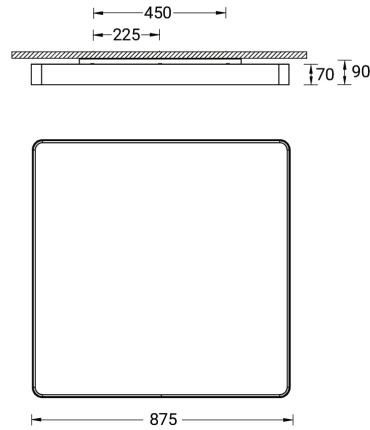

ARDEN 3 (ARD-80245)

Technical information

Material	Aluminium	Driver	Constant current (CC)	Product colours	Black, White, Matt Silver, Concrete - Urban, Softscape - Urban, Stone - Urban, Corten - Urban, Oak - Woodland, Walnut - Woodland, Pine - Woodland
Light source	6048 LED	Input voltage	220-240 V 50/60 Hz	Weight	14.6 kg
Power	189 W	Optic	O, P	Operating temperature	-20 °C to 40 °C
Lumen	5716 lm	Optic value	108°, 93°	Lens / Reflector / Optic	PMMA diffuser with Opal (UGR <19) and micro prismatic (UGR <13) options for better glare control
Efficacy	30 lm/W	CCT / CRI	RGBW40	Variants (DMX/RDM)	Compatible with EN/ IEC 60598-2-22: Suitable for emergency installations as central supply, non-maintained (Z0)
Driver option	Integral control gear	Dimming type	DMX, DMX/RDM		

ARD-80245

Accessories