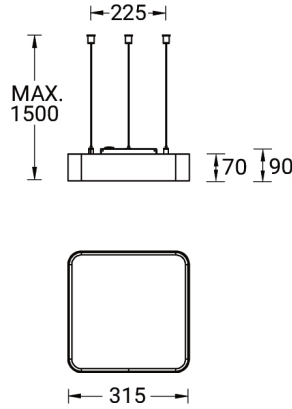

ARDEN 4 (ARD-90003)

Technical information

Material	Aluminium	Optic value	108°, 93°	Operating temperature	-20 °C to 40 °C
Light source	336 LED	CCT / CRI	TW (2700K - 6500K)	Lens / Reflector / Optic	PMMA diffuser with Opal (UGR <19) and micro prismatic (UGR <13) options for better glare control
Power	21 W	Bug	B1-U0-G1	MacAdam Ellipse	3 SDCM
Lumen	1720 - 2004 lm	ULR	0%	Lifetime L90B10 (hours)	> 23,000
Efficacy	82 - 95 lm/W	ULOR	0%	Lifetime L80B10 (hours)	> 45,000
Driver option	Integral control gear	CIE flux code n°3	96, 97	Lifetime L80B50 (hours)	> 50,000
Driver	Constant current (CC)	Dimming type	DALI	Variants (DALI)	Compatible with EN/ IEC 60598-2-22: Suitable for emergency installations as central supply, non-maintained (Z0)
Input voltage	220-240 V 50/60 Hz	Product colours	Black, White, Matt Silver, Concrete - Urban, Softscape - Urban, Stone - Urban, Corten - Urban, Oak - Woodland, Walnut - Woodland, Pine - Woodland		
Optic	O, P	Weight	2.2 kg		

ARD-90003