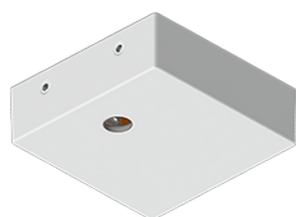

**ARDEN 4 (ARD-90005)**

**Product description**

Down - 315 mm - RGBW DMX

**Luminaire Structure**

- Extruded aluminium bended profile with powder coating
- Stainless steel fasteners in grade 316
- Stainless steel, adjustable, suspension (1.5 m) complete with electrical wires in white for mounting
- PMMA diffuser with Opal (UGR <19) and micro prismatic (UGR <13) options for better glare control

SW01 - Oak - Woodland    SW02 - Walnut - Woodland    SW03 - Pine - Woodland

**ARDEN 4 (ARD-90005)**

**Technical information**

<b>Material</b>	Aluminium	<b>Driver</b>	Constant current (CC)	<b>Product colours</b>	Black, White, Matt Silver, Concrete - Urban, Softscape - Urban, Stone - Urban, Corten - Urban, Oak - Woodland, Walnut - Woodland, Pine - Woodland
<b>Light source</b>	672 LED	<b>Input voltage</b>	220-240 V 50/60 Hz	<b>Weight</b>	2.2 kg
<b>Power</b>	34 W	<b>Optic</b>	O, P	<b>Operating temperature</b>	-20 °C to 40 °C
<b>Lumen</b>	635 lm	<b>Optic value</b>	108°, 93°	<b>Lens / Reflector / Optic</b>	PMMA diffuser with Opal (UGR <19) and micro prismatic (UGR <13) options for better glare control
<b>Efficacy</b>	19 lm/W	<b>CCT / CRI</b>	RGBW40	<b>Variants (DMX/RDM)</b>	Compatible with EN/ IEC 60598-2-22: Suitable for emergency installations as central supply, non-maintained (Z0)
<b>Driver option</b>	Integral control gear	<b>Dimming type</b>	DMX, DMX/RDM		

**ARD-90005**

**Accessories**

Supply cable surface mounting box  
**A80981**

Decorative pattern - Type A for ARDEN 300 mm  
**A91421**

Decorative pattern - Type B for ARDEN 300 mm  
**A92821**

Decorative pattern - Type C for ARDEN for ARDEN 300 mm  
**A94221**