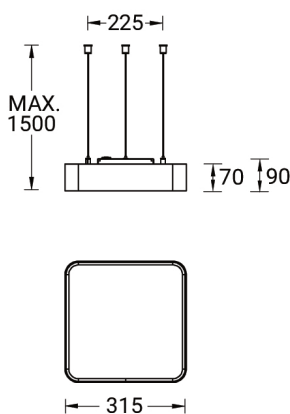

ARDEN 4 (ARD-90005)

Technical information

Material	Aluminium	Driver	Constant current (CC)	Product colours	Black, White, Matt Silver, Concrete - Urban, Softscape - Urban, Stone - Urban, Corten - Urban, Oak - Woodland, Walnut - Woodland, Pine - Woodland
Light source	672 LED	Input voltage	220-240 V 50/60 Hz	Weight	2.2 kg
Power	34 W	Optic	O, P	Operating temperature	-20 °C to 40 °C
Lumen	635 lm	Optic value	108°, 93°	Lens / Reflector / Optic	PMMA diffuser with Opal (UGR <19) and micro prismatic (UGR <13) options for better glare control
Efficacy	19 lm/W	CCT / CRI	RGBW40	Variants (DMX/RDM)	Compatible with EN/ IEC 60598-2-22: Suitable for emergency installations as central supply, non-maintained (Z0)
Driver option	Integral control gear	Dimming type	DMX, DMX/RDM		

ARD-90005