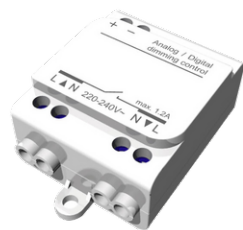

ARDEN 4 (ARD-90011)

Product description

Down - 375 mm

Luminaire Structure

- Extruded aluminium bended profile with powder coating
- Stainless steel fasteners in grade 316
- Stainless steel, adjustable, suspension (1.5 m) complete with electrical wires in white for mounting
- PMMA diffuser with Opal (UGR <19) and micro prismatic (UGR <13) options for better glare control

SW01 - Oak - Woodland SW02 - Walnut - Woodland SW03 - Pine - Woodland

ARDEN 4 (ARD-90011)

Technical information

Material	Aluminium	Optic value	108°, 93°	Operating temperature	-20 °C to 40 °C
Light source	288 LED	CCT / CRI	3000K CRI80, 4000K CRI80	Lens / Reflector / Optic	PMMA diffuser with Opal (UGR <19) and micro prismatic (UGR <13) options for better glare control
Power	27 W	Bug	B1-U0-G1, B2-U0-G1	MacAdam Ellipse	3 SDCM
Lumen	2821 - 3154 lm	ULR	0%	Lifetime L90B10 (hours)	> 23,000
Efficacy	104 - 117 lm/W	ULOR	0%	Lifetime L80B10 (hours)	> 45,000
Driver option	Integral control gear	CIE flux code n°3	96, 97	Lifetime L80B50 (hours)	> 50,000
Driver	Constant current (CC)	Dimming type	On/Off, 1-10V, DALI	Variants (1-10V, DALI)	Compatible with EN/ IEC 60598-2-22: Suitable for emergency installations as central supply, non-maintained (ZO)
Input voltage	220-240 V 50/60 Hz	Product colours	Black, White, Matt Silver, Concrete - Urban, Softscape - Urban, Stone - Urban, Corten - Urban, Oak - Woodland, Walnut - Woodland, Pine - Woodland		
Optic	O, P	Weight	3.2 kg		

ARD-90011

Accessories

Supply cable surface mounting box
A80981

Wireless bluetooth converter
A90291

Xpress wireless switch
A90591

Decorative pattern - Type A for ARDEN 400 mm
A91521

ARDEN 4 (ARD-90011)

Decorative pattern - Type B for
ARDEN 400 mm
A92921