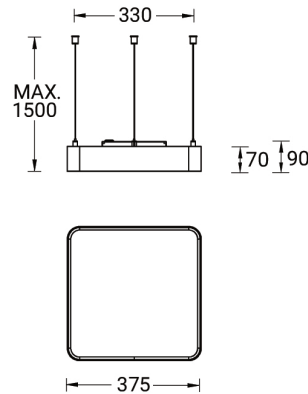

ARDEN 4 (ARD-90011)

Technical information

Material	Aluminium	Optic value	108°, 93°	Operating temperature	-20 °C to 40 °C
Light source	288 LED	CCT / CRI	3000K CRI80, 4000K CRI80	Lens / Reflector / Optic	PMMA diffuser with Opal (UGR <19) and micro prismatic (UGR <13) options for better glare control
Power	27 W	Bug	B1-U0-G1, B2-U0-G1	MacAdam Ellipse	3 SDCM
Lumen	2821 - 3154 lm	ULR	0%	Lifetime L90B10 (hours)	> 23,000
Efficacy	104 - 117 lm/W	ULOR	0%	Lifetime L80B10 (hours)	> 45,000
Driver option	Integral control gear	CIE flux code n°3	96, 97	Lifetime L80B50 (hours)	> 50,000
Driver	Constant current (CC)	Dimming type	On/Off, 1-10V, DALI	Variants (1-10V, DALI)	Compatible with EN/ IEC 60598-2-22: Suitable for emergency installations as central supply, non-maintained (ZO)
Input voltage	220-240 V 50/60 Hz	Product colours	Black, White, Matt Silver, Concrete - Urban, Softscape - Urban, Stone - Urban, Corten - Urban, Oak - Woodland, Walnut - Woodland, Pine - Woodland		
Optic	O, P	Weight	3.2 kg		

ARD-90011