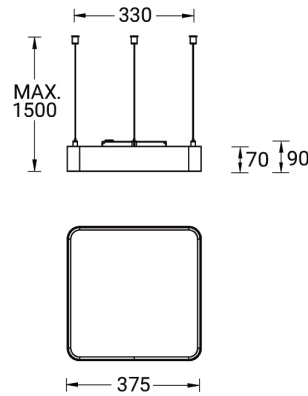

ARDEN 4 (ARD-90013)

Technical information

Material	Aluminium	Optic value	108°, 93°	Operating temperature	-20 °C to 40 °C
Light source	576 LED	CCT / CRI	TW (2700K - 6500K)	Lens / Reflector / Optic	PMMA diffuser with Opal (UGR <19) and micro prismatic (UGR <13) options for better glare control
Power	29 W	Bug	B1-U0-G1, B2-U0-G1	MacAdam Ellipse	3 SDCM
Lumen	3041 - 3456 lm	ULR	0%	Lifetime L90B10 (hours)	> 23,000
Efficacy	105 - 119 lm/W	ULOR	0%	Lifetime L80B10 (hours)	> 45,000
Driver option	Integral control gear	CIE flux code n°3	96, 97	Lifetime L80B50 (hours)	> 50,000
Driver	Constant current (CC)	Dimming type	DALI	Variants (DALI)	Compatible with EN/ IEC 60598-2-22: Suitable for emergency installations as central supply, non-maintained (Z0)
Input voltage	220-240 V 50/60 Hz	Product colours	Black, White, Matt Silver, Concrete - Urban, Softscape - Urban, Stone - Urban, Corten - Urban, Oak - Woodland, Walnut - Woodland, Pine - Woodland		
Optic	O, P	Weight	3.2 kg		

ARD-90013